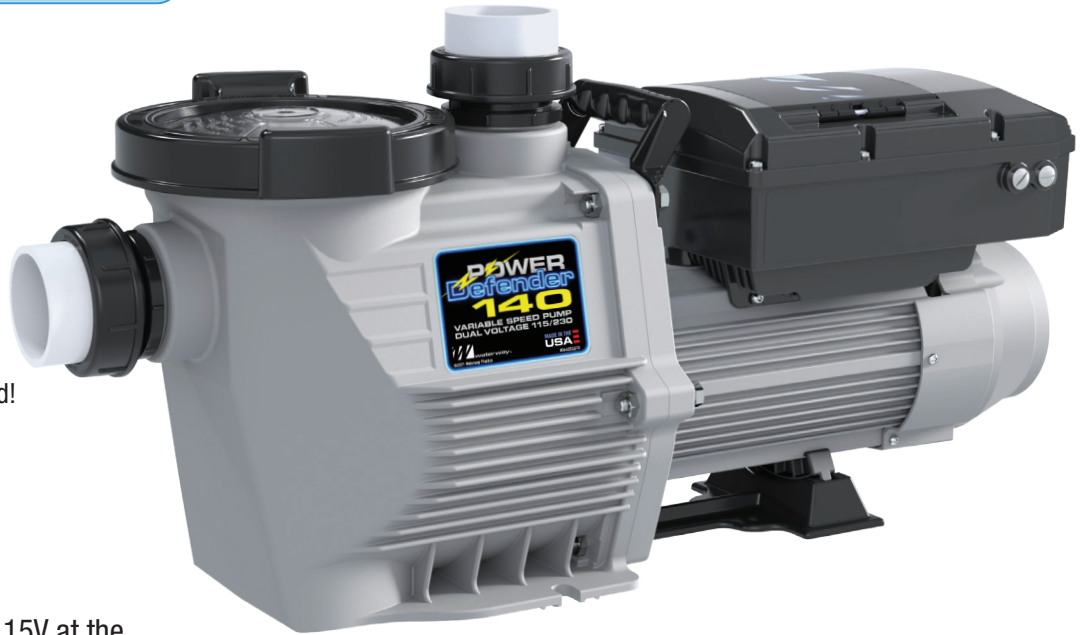

# 140

Dual Voltage 115V / 230V  
1.40 HP Variable Speed Pump

3.1

Power Defender Variable Speed Pumps are Energy Star Approved!

### Features:

- Changes from 230V to 115V at the flip of a switch
- No drop in horsepower at either voltage!
- High Performance & Ultra Quiet Variable Speed Pool Pump provides you with optimal energy savings
- D.O.E. and C.E.C. Compliant
- Automatic Freeze Protect feature
- Lines up with both Super Pump® and IntelliFlo® Plumbing
- Viton Seals, chemical resistant, silicon carbide

Comes with base for IntelliFlo®

Part #	Description
PD-140	Power Defender Variable Speed, Dual Voltage, 1.40 HP for In-Ground Pools