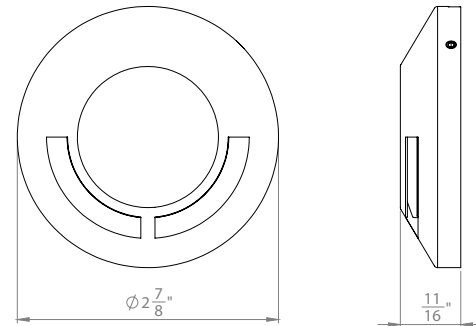

2" SURFACE INDICATOR SINGLE DIRECTIONAL

2591

WAC

LANDSCAPE LIGHTING

Fixture Type:

Catalog Number:

Project: _____

Location: _____

FEATURES

- Slim low profile design-surface mount installation
- IP68 rated, Suitable for continuous immersion under water
- Factory sealed water tight fixtures
- Solid stainless steel construction
- 10' lead wire and direct burial gel filled wire nuts included
- Maintains constant lumen output against voltage drop
- UL 1838 Listed
- MLV dimmable with remote MLV dimmer

SPECIFICATIONS

- Input:** 9 - 15VAC (Transformer is required)
Power: 2.8W / 3.2 VA
Brightness: 7lm
Beam Angle: 110°
CRI: 85
Rated Life: 60,000 hours

ORDERING NUMBER

		Color Temp		Finish	
2591	<i>Single Directional</i>	27	2700K	BS	<i>Bronzed Stainless Steel</i>
		30	3000K	SS	<i>Stainless Steel</i>