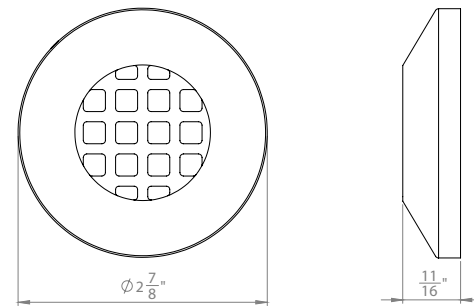

PRODUCT DESCRIPTION

LED Landscape surface mount indicator luminaire for both soft and hard ground applications. The indicator light is perfect for outdoor applications, including wells and ponds, decks and patios, inground, as well as ceiling and wall applications.

FEATURES

- Slim low profile design-surface mount installation
- IP68 rated, Suitable for continuous immersion under water
- Factory sealed water tight fixtures
- Solid stainless steel construction
- 10' lead wire and direct burial gel filled wire nuts included
- Maintains constant lumen output against voltage drop
- UL 1838 Listed
- MLV dimmable with remote MLV dimmer

SPECIFICATIONS

- **Input:** 9 - 15VAC (Transformer is required)
- **Power:** 2.8W / 3.2 VA
- **Brightness:** 60lm
- **Beam Angle:** 90°
- **CRI:** 85
- **Rated Life:** 60,000 hours

ORDERING NUMBER

		Color Temp	Finish
2511	<i>Louver</i>	27 2700K	BS <i>Bronzed Stainless Steel</i>
		30 3000K	SS <i>Stainless Steel</i>

2511-30_____

Example: **2511-30SS**

wacighting.com
Phone (800) 526.2588
Fax (800) 526.2585

Headquarters/Eastern Distribution Center
44 Harbor Park Drive
Port Washington, NY 11050

Central Distribution Center
1600 Distribution Ct
Lithia Springs, GA 30122

Western Distribution Center
1750 Archibald Avenue
Ontario, CA 91760