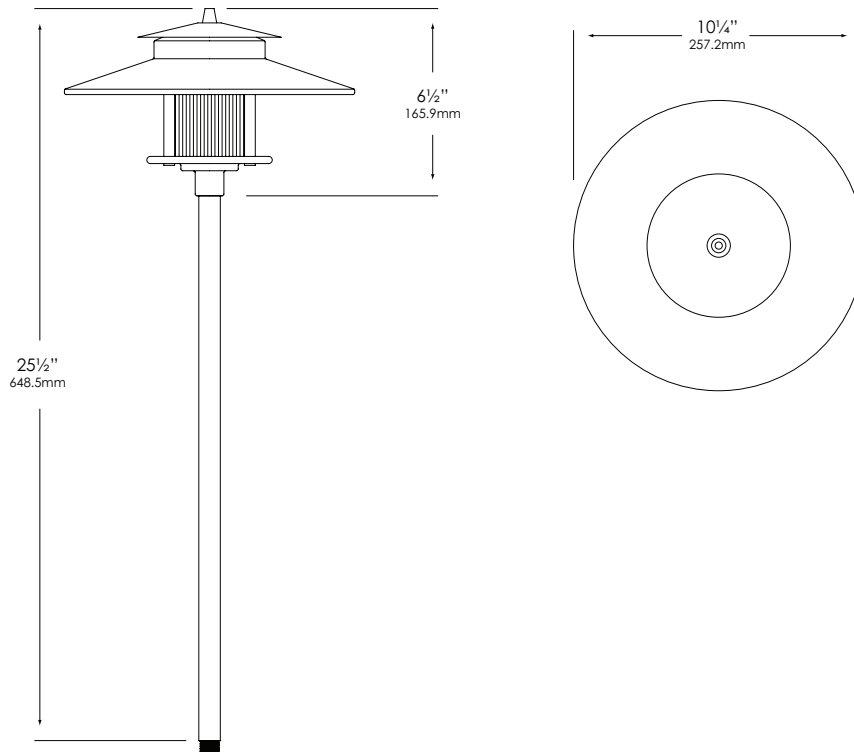

MOUNTING:

Bottom of stem threaded with ½" NPT. Fixture may be mounted into threaded hubs in junction boxes, ground stakes, or floor-mounting canopies.

FASTENERS:

All fasteners are stainless steel.

WIRING:

Prewired with a three-foot pigtail of 18-2 direct-burial cable & underground connectors for a secure connection to supply cable.

CERTIFICATION:

UL Listed to U.S. & Canadian safety standards for low voltage landscape luminaires (UL 1838). Maximum wattages allowed by Underwriters Laboratories (UL) for U.S. & Canadian markets may vary. Maximum wattages specified are Underwriters Laboratories U.S. standard. Please contact Vista for any questions about maximum wattages allowed by UL Canadian standards.

All Vista luminaires are **MADE IN U.S.A.**

This fixture is also available as a LED luminaire. Please refer to LED Specification Sheet - 9207-LED.

DIMENSIONS:

Vista Professional Outdoor Lighting reserves the right to modify the design and/or construction of the fixture shown without further notification.

SPECIFICATION SHEET

MODEL 9207 Landscape Series • Path & Spread Lights

FIXTURE ORDERING INFORMATION

TO ORDER FIXTURE: Select appropriate choice from each column as in the following example.

EXAMPLE: PR-9207-B-10T3