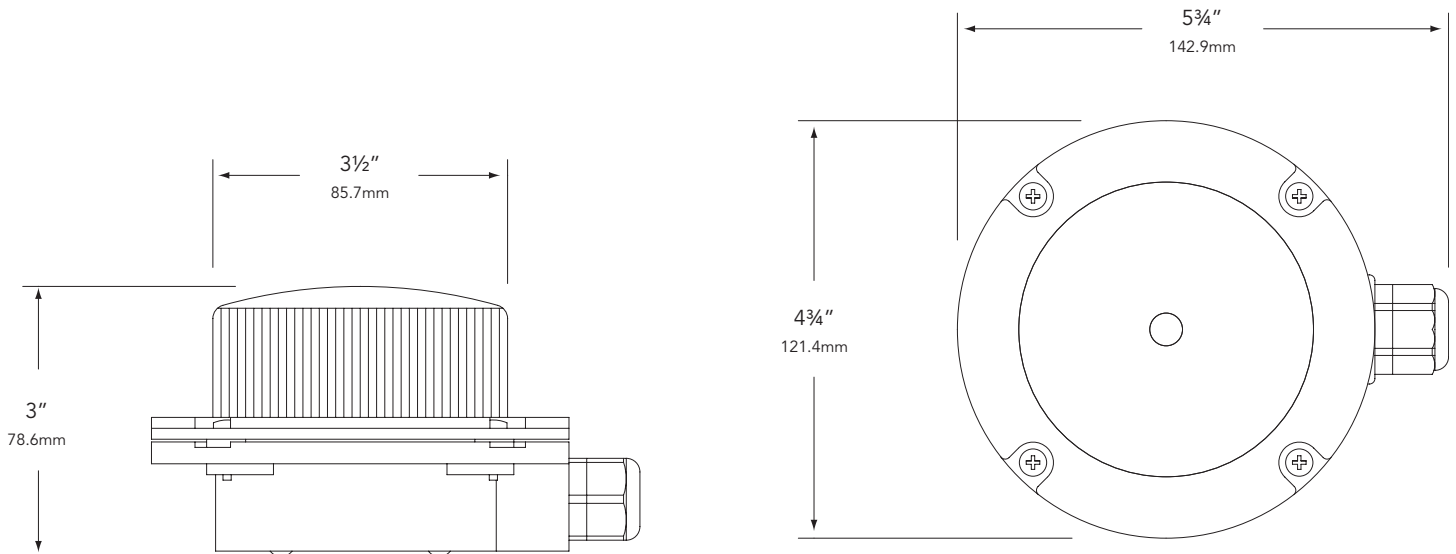

PROFESSIONAL
OUTDOOR LIGHTING

Type:

Model:

Project:

SPECIFICATION SHEET

MODEL 4217-LED Landscape Series • Specialty Lights

FIXTURE SPECIFICATIONS:

HOUSING:

Injection-molded Noryl polymer.

LENS COVER:

Injection molded, polycarbonate lens fitted to housing with a silicone O-ring gasket – providing a superior water-tight seal.

FINISH:

Available in black only.

LENS:

Clear, prismatic spread lens with removable mirror-finish reflector to block up light and provide wider horizontal spread. Optical effect lenses are available; see accessories column on fixture ordering information chart.

LAMP TYPE:

High Output LED with Vista exclusive smart-driver, powered to operate for 50,000 hours.

MOUNTING:

Internally weighted base for stable placement underwater.

FASTENERS:

All fasteners are stainless steel.

WIRING:

Prewired with a fifteen-foot pigtail of 18-3 double jacketed, water-resistant cable including a green ground wire in accordance with Underwriters

Laboratories (UL) standards. Connectors for a required above-water connection are also included.

All Vista luminaires are **MADE IN U.S.A.**

Caution: Follow installation instructions as well as local electrical codes when installing underwater fixtures. Underwater fixtures are NOT for use in swimming pools or spas.

DIMENSIONS:

Vista Professional Outdoor Lighting reserves the right to modify the design and/or construction of the fixture shown without further notification.