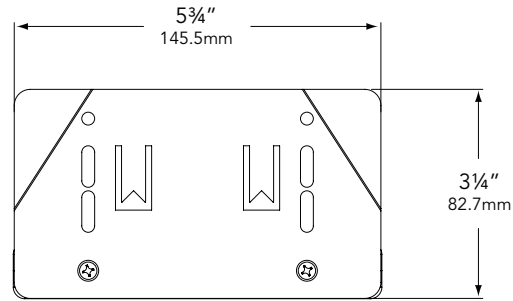

**PROFESSIONAL
OUTDOOR LIGHTING**

Type:

Model:

Project:

SPECIFICATION SHEET

MODEL 4260-LED Landscape Series • Step & Brick Lights

FIXTURE SPECIFICATIONS:

CHASSIS:

Stainless Steel

FLANGE PLATE:

Stainless Steel

HOUSING:

Aluminum, Stainless Steel, Brass, or Copper

FINISH:

Polyester powder-coat finish available in Black, Verde, Architectural Brick, Architectural Bronze, Light Bronze, Dark Bronze, Granite, Pewter, Terracotta, Rust, Hunter Green, Mocha, Weathered Bronze, Weathered Iron, and White. Also, natural copper, stainless steel, natural brass, and Olde brass.

LAMP TYPE:

High Output LED with Vista exclusive smart-driver, powered to operate for 50,000 hours.

ELECTRICAL:

Input voltage range 6 - 15V AC or 12V DC, regulated to achieve uniform illumination throughout the cable run of fixtures. Integral surge & reverse polarity protection.

LENS:

High-impact, textured, Tuffak® lens for superior light distribution.

WIRING:

Provided with a five-foot pigtail of 18-2 SPT1 UV resistant cable & underground connectors for a secure connection to supply cable.

All Vista luminaires are **MADE IN U.S.A.**

DIMENSIONS:

Vista Professional Outdoor Lighting reserves the right to modify the design and/or construction of the fixture shown without further notification.