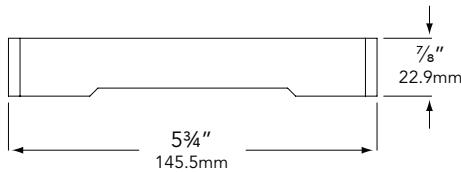

**PROFESSIONAL
OUTDOOR LIGHTING**

Type:

Model:

Project:

SPECIFICATION SHEET

MODEL 4260-LED Landscape Series • Step & Brick Lights

FIXTURE SPECIFICATIONS:

CHASSIS:

Stainless Steel

FLANGE PLATE:

Stainless Steel

HOUSING:

Aluminum, Stainless Steel, Brass, or Copper

FINISH:

Polyester powder-coat finish available in Black, Verde, Architectural Brick, Architectural Bronze, Light Bronze, Dark Bronze, Granite, Pewter, Terracotta, Rust, Hunter Green, Mocha, Weathered Bronze, Weathered Iron, and White. Also, natural copper, stainless steel, natural brass, and Olde brass.

LAMP TYPE:

High Output LED with Vista exclusive smart-driver, powered to operate for 50,000 hours.

ELECTRICAL:

Input voltage range 6 - 15V AC or 12V DC, regulated to achieve uniform illumination throughout the cable run of fixtures. Integral surge & reverse polarity protection.

LENS:

High-impact, textured, Tuffak® lens for superior light distribution.

WIRING:

Provided with a five-foot pigtail of 18-2 SPT1 UV resistant cable & underground connectors for a secure connection to supply cable.

All Vista luminaires are **MADE IN U.S.A.**

DIMENSIONS:

Vista Professional Outdoor Lighting reserves the right to modify the design and/or construction of the fixture shown without further notification.