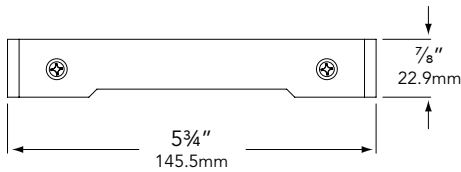

**PROFESSIONAL
OUTDOOR LIGHTING**

Type:

Model:

Project:

SPECIFICATION SHEET

MODEL 4260-LED Landscape Series • Step & Brick Lights

FIXTURE SPECIFICATIONS:

CHASSIS:

Stainless Steel

FLANGE PLATE:

Stainless Steel

HOUSING:

Aluminum, Stainless Steel, Brass, or Copper

FINISH:

Polyester powder-coat finish available in Black, Verde, Architectural Brick, Architectural Bronze, Light Bronze, Dark Bronze, Granite, Pewter, Terracotta, Rust, Hunter Green, Mocha, Weathered Bronze, Weathered Iron, and White. Also, natural copper, stainless steel, natural brass, and Olde brass.

LAMP TYPE:

High Output LED with Vista exclusive smart-driver, powered to operate for 50,000 hours.

ELECTRICAL:

Input voltage range 6 - 15V AC or 12V DC, regulated to achieve uniform illumination throughout the cable run of fixtures. Integral surge & reverse polarity protection.

LENS:

High-impact, textured, Tuffak® lens for superior light distribution.

WIRING:

Provided with a five-foot pigtail of 18-2 SPT1 UV resistant cable & underground connectors for a secure connection to supply cable.

All Vista luminaires are **MADE IN U.S.A.**

DIMENSIONS:

Vista Professional Outdoor Lighting reserves the right to modify the design and/or construction of the fixture shown without further notification.