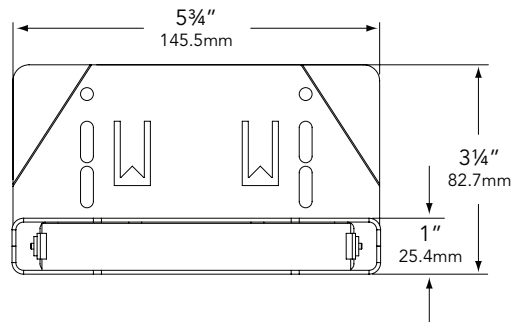

**PROFESSIONAL
OUTDOOR LIGHTING**

Type:

Model:

Project:

SPECIFICATION SHEET

MODEL 4260-LED Landscape Series • Step & Brick Lights

FIXTURE SPECIFICATIONS:

CHASSIS:

Stainless Steel

FLANGE PLATE:

Stainless Steel

HOUSING:

Aluminum, Stainless Steel, Brass, or Copper

FINISH:

Polyester powder-coat finish available in Black, Verde, Architectural Brick, Architectural Bronze, Light Bronze, Dark Bronze, Granite, Pewter, Terracotta, Rust, Hunter Green, Mocha, Weathered Bronze, Weathered Iron, and White. Also, natural copper, stainless steel, natural brass, and Olde brass.

LAMP TYPE:

High Output LED with Vista exclusive smart-driver, powered to operate for 50,000 hours.

ELECTRICAL:

Input voltage range 6 - 15V AC or 12V DC, regulated to achieve uniform illumination throughout the cable run of fixtures. Integral surge & reverse polarity protection.

LENS:

High-impact, textured, Tuffak® lens for superior light distribution.

WIRING:

Provided with a five-foot pigtail of 18-2 SPT1 UV resistant cable & underground connectors for a secure connection to supply cable.

All Vista luminaires are **MADE IN U.S.A.**

DIMENSIONS:

Vista Professional Outdoor Lighting reserves the right to modify the design and/or construction of the fixture shown without further notification.