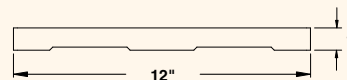

4260 Aluminum | 10 W max (hal.) | T3.5 Lamp or LED | LN-10 T3.5 Xe Std

4260M Aluminum | 10 W max (hal.) | T3.5 Lamp or LED | LN-10 T3.5 Xe Std

4261 Aluminum | 10 W max (2) (hal.) | T3.5 Lamp (2) or LED | LN-10 T3.5 Xe Std