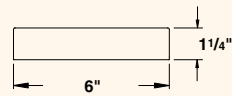

4260 Aluminum | 10 W max (hal.) | T3.5 Lamp or LED | LN-10 T3.5 Xe Std

4260M Aluminum | 10 W max (hal.) | T3.5 Lamp or LED | LN-10 T3.5 Xe Std

4261 Aluminum | 10 W max (2) (hal.) | T3.5 Lamp (2) or LED | LN-10 T3.5 Xe Std