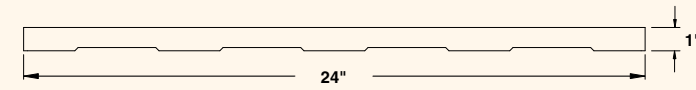

- » For photometric data, see pages 131-149.

**FASTENERS/INSERTS**

- » Stainless steel

**WIRING**

- » Five-foot pigtail of 18-2 direct-burial cable
- » Underground connectors for secure connection to the supply cable

4263 Aluminum | 10 W max (4) (halogen) | T3.5 Lamp (4) or LED | LN-10 T3.5 Xenon Std

**LED SPECIFICATIONS** Look for this mark on products where LED options are available.

**Integrated LED**

High Output LED lamp assembly with Vista exclusive smart-driver, powered to operate for 50,000 hours with an operating voltage of 9-15 VAC. See page 130 for extended specifications and options.