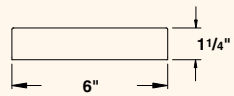

4260 Aluminum | 10 W max (hal.) | T3.5 Lamp or LED | LN-10 T3.5 Xe Std

4260M Aluminum | 10 W max (hal.) | T3.5 Lamp or LED | LN-10 T3.5 Xe Std

4261 Aluminum | 10 W max (2) (hal.) | T3.5 Lamp (2) or LED | LN-10 T3.5 Xe Std