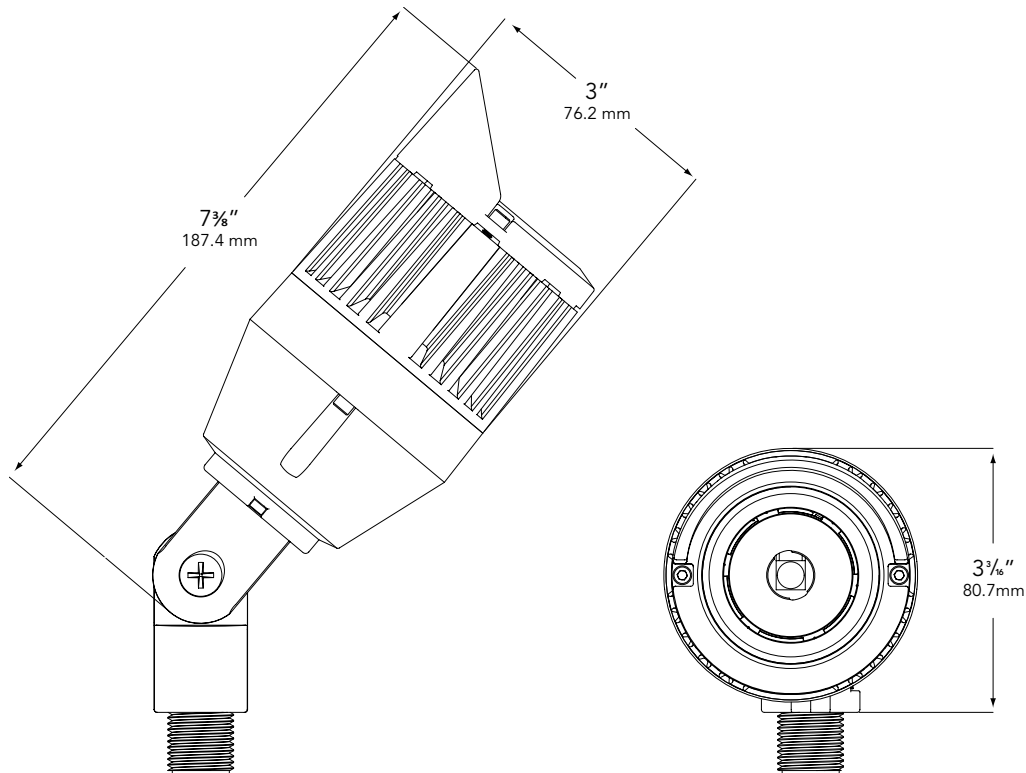

SHROUD:

Die-cast, copper-free aluminum fitted to housing with a closed-cell molded silicone gasket – providing a superior weather-tight seal. Door is designed to shed water from the lens surface.

FINISH:

Durable powder coat finish available in Black, Architectural Bronze, Dark Bronze, Granite, White, Architectural Brick, Light Bronze, Special Bronze, Glossy Gray, Rust, Hunter Green, Weathered Bronze, Weathered Iron, Graphite Metallic, Verde, Pewter, Mocha and Olde Finish. Custom Powder coat finishes available on request.

LENS:

Clear, tempered, shock and heat-resistant, soda-lime glass lens.

LAMP TYPE:

LED Lamp Only - Cree® MT-G2 High Density Array (HDA) driven at 4.5-watts, 9.5-watts, or 13-watts. Color temperature available in 27 - (2700K), W - Warm (3000K), 35 - (3500K), N - Neutral (4000K), C - Cool (5000K).

ELECTRICAL:

Input voltage range 9 - 15V AC.

OPTICS:

Available in VNS - Very Narrow Spot, SP - Spot, MF - Medium Flood, or WF - Wide Flood.

MOUNTING:

Injection-molded composite adjustable knuckle with 1/2" NPS thread. Fixture may be mounted into threaded hubs in junction boxes, ground stakes (GR), tree mount boxes (TR), or mounting canopies (WR).

FASTENERS:

All fasteners are stainless steel.

WIRING:

Prewired with a 36" pigtail of 18-2 direct-burial cable and underground connectors for a secure connection to supply cable.

All Vista luminaires are **MADE IN U.S.A.**

DIMENSIONS:

Vista Professional Outdoor Lighting reserves the right to modify the design and/or construction of the fixture shown without further notification.