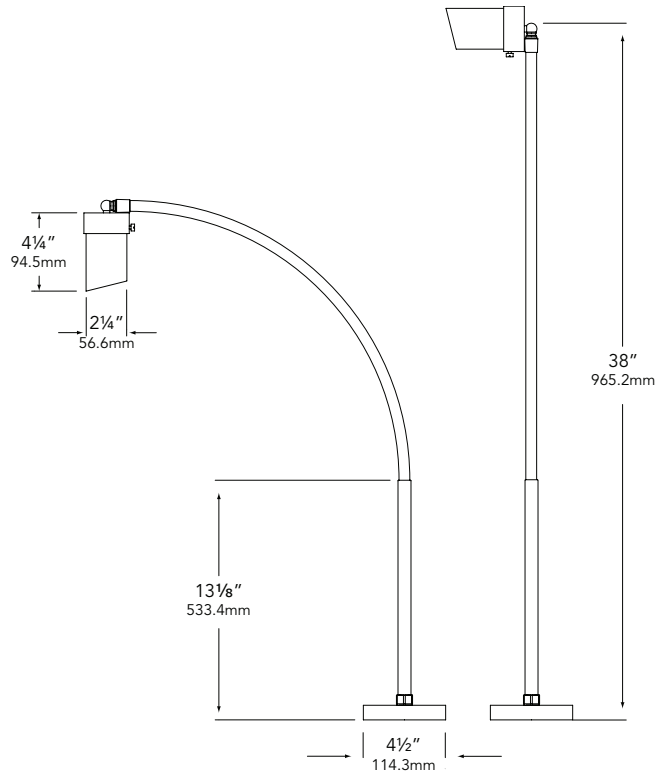

LENS:

Shock & heat resistant soda-lime glass lens.

LAMP TYPE:

MR16 – 20W maximum. LN-20 BAB (20W) Standard.

MOUNTING:

Bottom of stem threaded into CNC-machined solid aluminum mounting canopy.

FASTENERS:

All fasteners are stainless steel.

WIRING:

Prewired with a 3' pigtail of 18-2 direct-burial cable & underground connectors for a secure connection to supply cable. Optional hardwired on/off switch available.

CERTIFICATION:

UL Listed to U.S. & Canadian safety standards for low voltage landscape luminaires (UL 1838). Maximum wattages allowed by Underwriters Laboratories (UL) for U.S. & Canadian markets may vary. Maximum wattages specified are Underwriters Laboratories U.S. standard. Please contact Vista for any questions about maximum wattages allowed by UL Canadian standards.

All Vista luminaires are **MADE IN U.S.A.**

DIMENSIONS:

Vista Professional Outdoor Lighting reserves the right to modify the design and/or construction of the fixture shown without further notification.

SPECIFICATION SHEET

MODEL 4017 Landscape Series • Specialty Lights

FIXTURE ORDERING INFORMATION

TO ORDER FIXTURE: Select appropriate choice from each column as in the following example.

EXAMPLE: FL-4017-N-BAB-SL