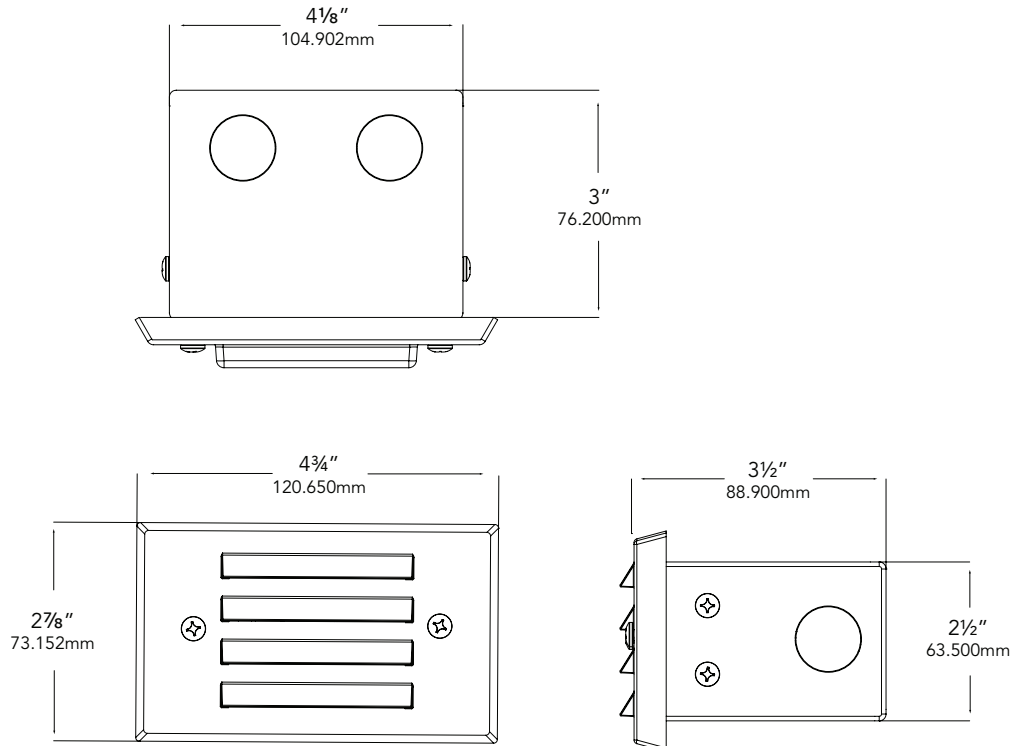

**PROFESSIONAL
OUTDOOR LIGHTING**

Type:

Model:

Project:

SPECIFICATION SHEET

MODEL 4242-LED Landscape Series • Step & Brick Lights

FIXTURE SPECIFICATIONS:

HOUSING:

Copper free, stamped & formed aluminum recessed box with 1/2" knockouts on the back & side.

COVER PLATE:

Die-cast, copper-free, aluminum fitted to the recessed box with UV-resistant weather stripping– providing a superior weather-tight seal.

FINISH:

Polyester powder-coated finish available in Black, Architectural Brick, Architectural Bronze, Light Bronze, Dark Bronze, Granite, Terracotta, Rust, Hunter Green, Weathered Bronze, Weathered Iron, White, Verde, Pewter, and Mocha.

LENS:

Translucent, molded, high-impact, polycarbonate lens.

LAMP TYPE:

High Output LED with Vista exclusive smart-driver, powered to operate for 50,000 hours.

ELECTRICAL:

Input voltage range 6 - 15V AC or 12V DC, regulated to achieve uniform illumination throughout the cable run of fixtures. Integral surge & reverse polarity protection.

MOUNTING:

Recessed mounting box included.

FASTENERS:

All fasteners are stainless steel.

WIRING:

Provided with a three-foot pigtail of 18-2 SPT1 UV resistant cable & underground connectors for a secure connection to the supply cable.

All Vista luminaires are **MADE IN THE U.S.A.**

DIMENSIONS:

Vista Professional Outdoor Lighting reserves the right to modify the design and/or construction of the fixture shown without further notification.