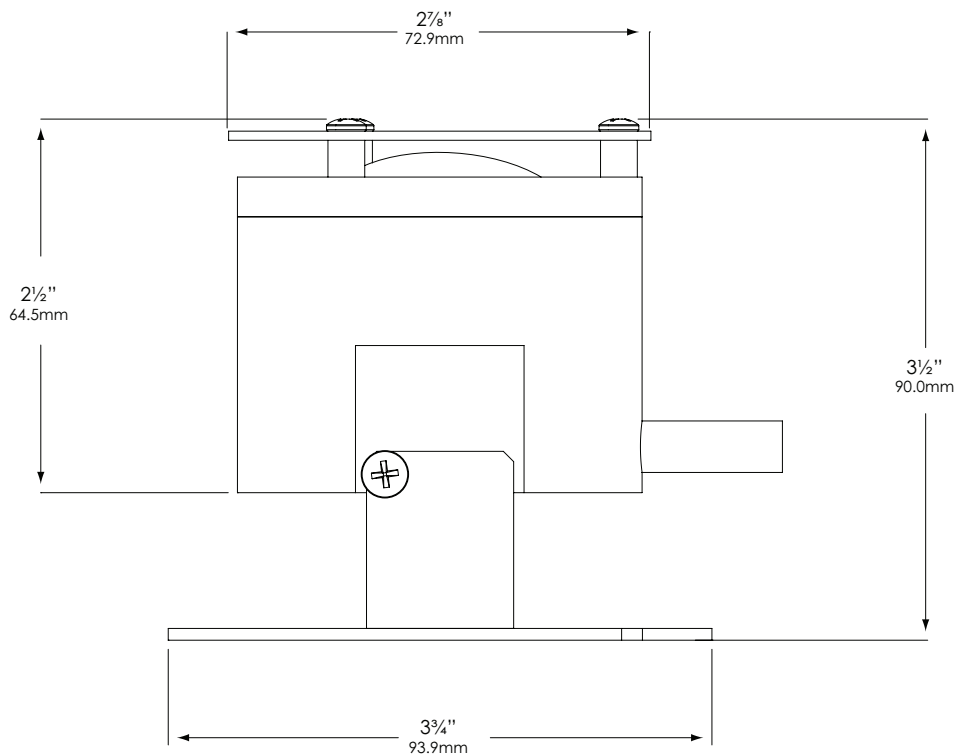

PROFESSIONAL
OUTDOOR LIGHTING

Type:

Model:

Project:

SPECIFICATION SHEET

MODEL 2115 Landscape Series • Brass & Copper • Specialty Lights

FIXTURE SPECIFICATIONS:

HOUSING:

CNC machined solid brass or stainless steel bar stock.

FINISH:

Natural brass or stainless steel.

LENS:

Convex frosted lens or clear

LAMP TYPE:

2.5W LB2ND or 5W LB5ND - 5W maximum. LED Group B

MOUNTING:

Internally weighted for stable placement underwater.

FASTENERS:

All fasteners are stainless steel.

WIRING:

Pre-wired with a fifteen-foot pigtail of 18-2 double jacketed, water-resistant cable. Connectors for a required above-water connection are also included.

All Vista luminaires are **MADE IN U.S.A.**

Caution: Follow installation instructions as well as local electrical codes when installing underwater fixtures. Underwater fixtures are **NOT** for use in swimming pools or spas.

DIMENSIONS:

Vista Professional Outdoor Lighting reserves the right to modify the design and/or construction of the fixture shown without further notification.