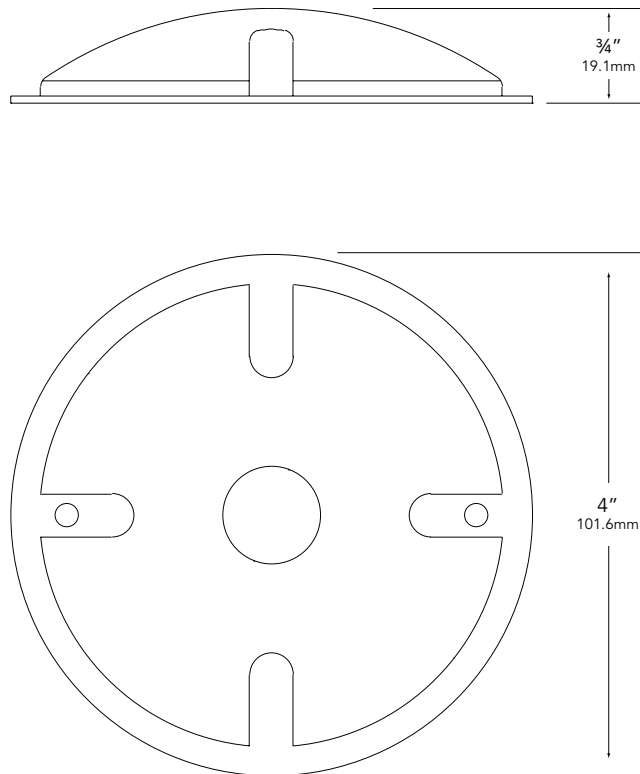

PROFESSIONAL
OUTDOOR LIGHTING

Type:

Model:

Project:

SPECIFICATION SHEET

MODEL WM-150R Landscape • Accessories • 12-Volt Mounting Canopy

SPECIFICATIONS:

CONSTRUCTION:

Die-cast, copper-free aluminum with 1/2" FPT for fixture mounting.

FINISH:

Polyester powder-coat finish available in Black, Verde, Architectural Brick, Architectural Bronze, Light Bronze, Dark Bronze, Granite, Pewter, Terracotta, Rust, Hunter Green, Mocha, Weathered Bronze, Weathered Iron, White and Special Bronze.

All Vista accessories are **MADE IN THE U.S.A.**

DIMENSIONS:

Vista Professional Outdoor Lighting reserves the right to modify the design and/or construction of the fixture shown without further notification.