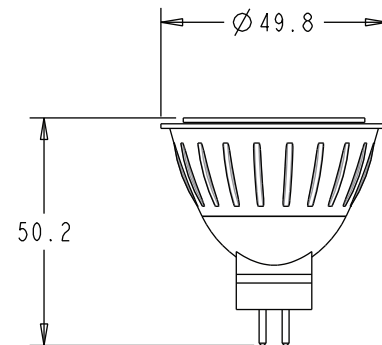

## **FLEX GOLD™** Series LED Lamp

PROJECT:	
TYPE:	
CATALOG NUMBER:	
LAMP(S):	
NOTES:	

**TYPE:** MR16  
**POWER:** 4 Watt  
**VOLTAGE RANGE:** 10 -15 VAC  
**LUMEN:** 270  
**LAMP LIFE:** 40,000 hr.  
**BEAM SPREAD:** 40° Flood  
**COLOR TEMP.:** 2700K Warm White  
**VOLT AMPS:** 6.7

### **Dimensions:**

All dimensions in mm.