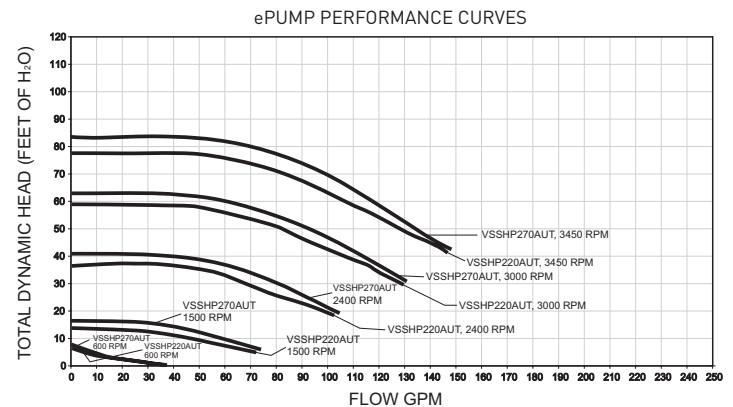

### » VGB-Compliant SVRS Device Also Available

Features Safety Vacuum Release System ("SVRS") technology to aid in the prevention of full body entrapment hazards in compliance with the VGB Pool & Spa Safety Act (P&SS Act). Utilizes an ANSI®/ASME® A112.19.17 certified Suction Vacuum Release System.

### DIMENSIONS

### PERFORMANCE