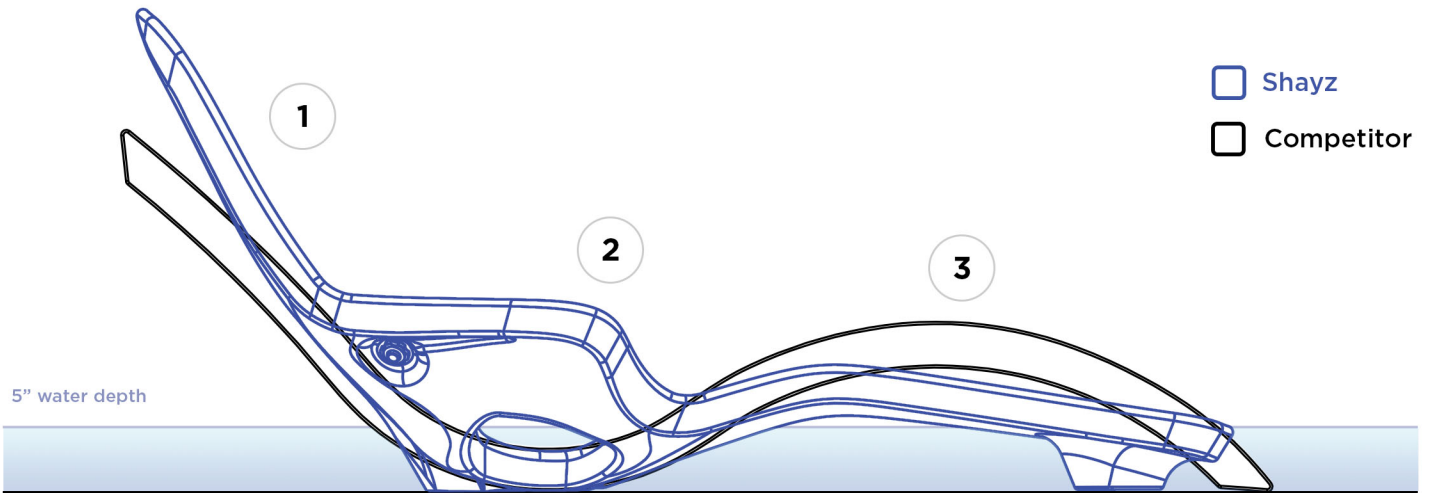

SHAYZ™

IN-POOL LOUNGER

SHAYZ The most comfortable in-pool lounger

- 1** Social backrest angle is a more comfortable position for talking, watching, reading, and sipping a refreshment.
- 2** Dual armrests make it easier to enter and exit the seat, while also providing a place to rest your arms and a beverage.
- 3** Shayz leg support was designed to provide comfort to people of all ages and heights.

FEATURE DETAILS

- “Speed Fill Ballast System” - Patent Pending
- Seat drain
- Stackable
- Optional pillow is designed for vertical comfort positioning while remaining seated
- 5 Year Limited Warranty

See the video series comparing Shayz to other top brands.

SHAYZ RISERS

Optional risers snap into the bottom of the Shayz lounge to accommodate various water depths. Increasing the height of the lounge also makes it easier to enter and exit the seat. Do not exceed the maximum water depth.