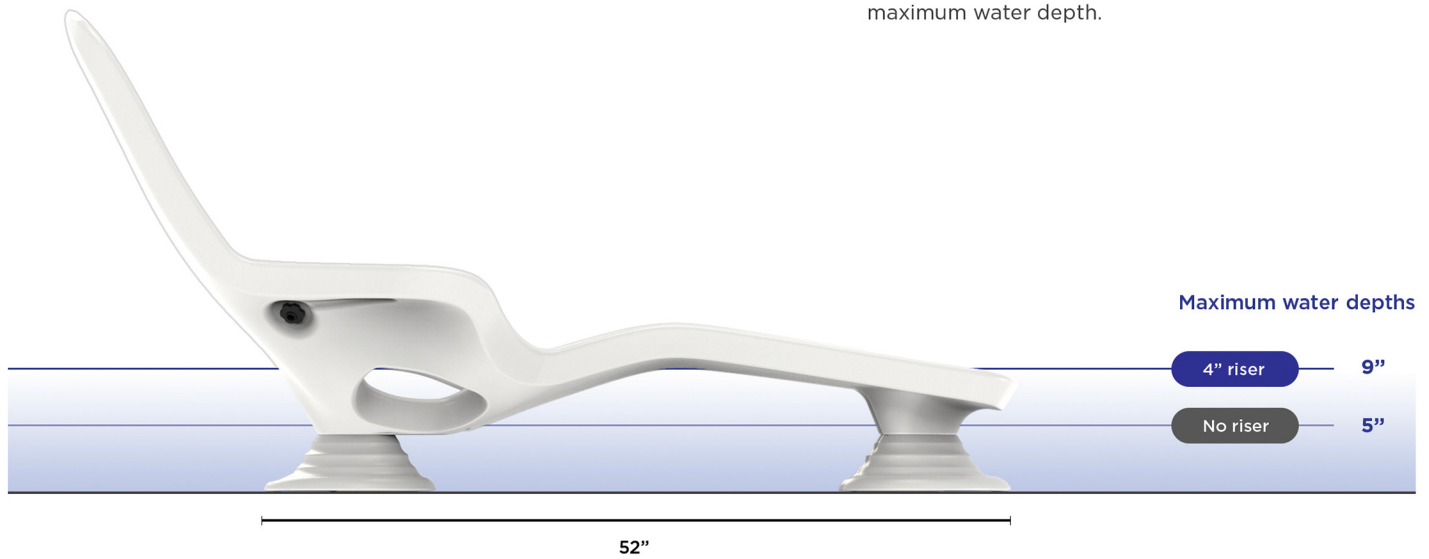

SHAYZ™

IN-POOL LOUNGER

SHAYZ The most comfortable in-pool lounger

- 1** Social backrest angle is a more comfortable position for talking, watching, reading, and sipping a refreshment.
- 2** Dual armrests make it easier to enter and exit the seat, while also providing a place to rest your arms and a beverage.
- 3** Shayz leg support was designed to provide comfort to people of all ages and heights.

FEATURE DETAILS

- “Speed Fill Ballast System” - Patent Pending
- Seat drain
- Stackable
- Optional pillow is designed for vertical comfort positioning while remaining seated
- 5 Year Limited Warranty

See the video series comparing Shayz to other top brands.

SHAYZ RISERS

Optional risers snap into the bottom of the Shayz lounge to accommodate various water depths. Increasing the height of the lounge also makes it easier to enter and exit the seat. Do not exceed the maximum water depth.