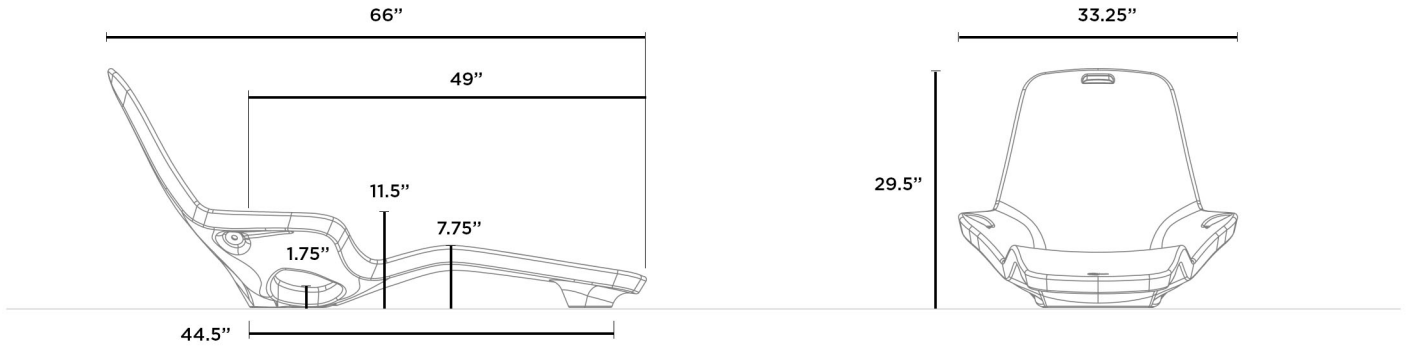

DIMENSIONS