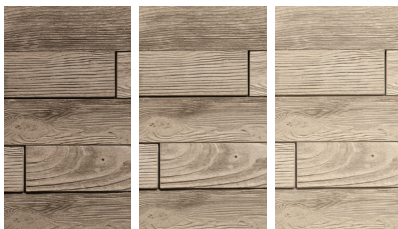

NOTES

Palletized upright.

* For an authentic look, each color option is composed of a variety of darker & lighter tones. Natural ingredients such as granite are present within the recipe to allow for a range in tones, veining and textures from one stone to another.

Unit dimensions		in	mm	Units/pallet
	Height	2 1/4	57	34 units
	Depth	10	254	
	Length	30	762	

01 | Linear pattern

02 | Linear pattern

03 | Linear pattern

04 | Linear pattern

smoked pine

hazelnut brandy

sauvignon oak