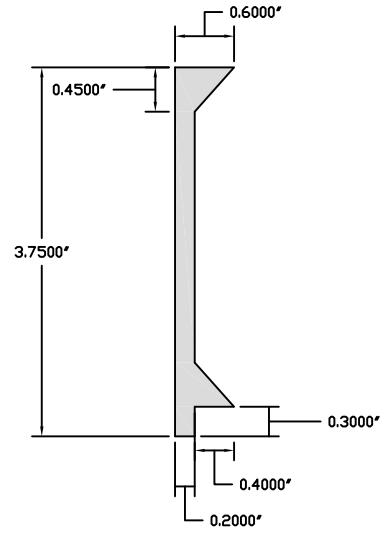

TEXTURIT FORM

TEXTURIT LINER

Since 1968

DWG. NO. FS007
NOTE ALL UNITS IN INCHES