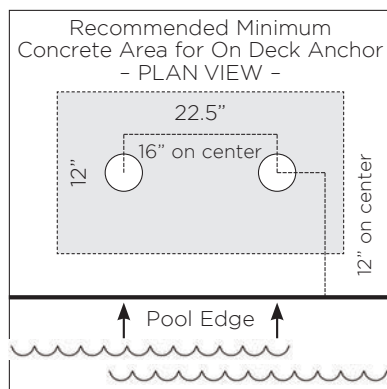

Anchor Placement - Plan View