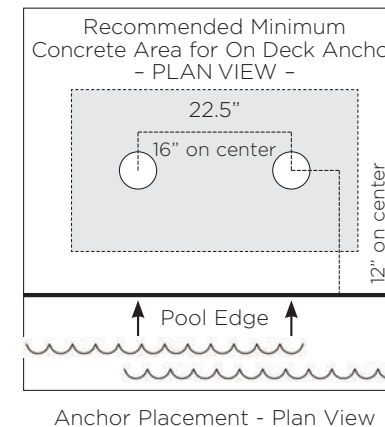

Parts & Accessories

- SPS-BBALL 18-G Basketball support legs 18" offset for in deck mount includes hardware and escutcheons
- SPS-B BALL G Basketball support legs 12" offset for in deck mount includes hardware and escutcheons
- SPS-BASKETBALL2 Traditional basketball backboard, rim, net, ball, pump, needle
- SPS-B BALL D Basketball support legs 12" offset for on deck mount includes hardware and escutcheons
- WS-DM B-Ball/V-Ball on deck mounting kit
- WS-ESS Gray plastic escutcheon
- H-BB-101 Basketball Hardware Kit
- H-RIM BUSHING Black urethane basketball rim bushing
- 69-209-200 Plastic anchor kit w/(2) as-100P and escutcheons
- 30009 Bronze anchor package w/(2) as-100D
- B-BALL CROSS BAR KIT Basketball backboard cross brace