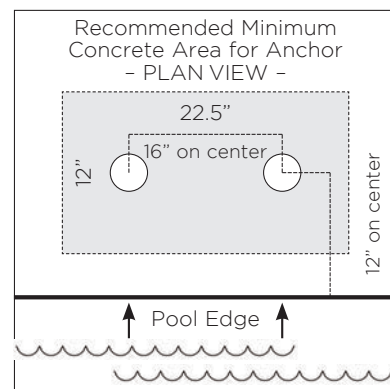

Anchor Placement - Plan View