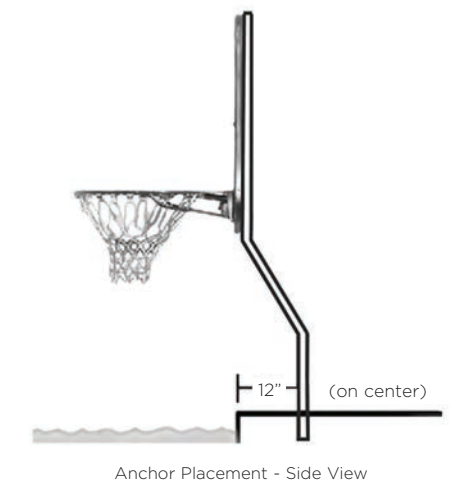

Parts & Accessories

- SPS-BBALL 18-G Basketball support legs 18" offset for in deck mount includes hardware and escutcheons
- SPS-B BALL G Basketball support legs 12" offset for in deck mount includes hardware and escutcheons
- SPS-BASKETBALL2 Traditional basketball backboard, rim, net, ball, pump, needle
- SPS-B BALL D Basketball support legs 12" offset for on deck mount includes hardware and escutcheons
- WS-DM B-Ball/V-Ball on deck mounting kit
- WS-ESS Gray plastic escutcheon
- H-BB-101 Basketball Hardware Kit
- H-RIM BUSHING Black urethane basketball rim bushing
- 69-209-200 Plastic anchor kit w/(2) as-100P and escutcheons
- 30009 Bronze anchor package w/(2) as-100D
- B-BALL CROSS BAR KIT Basketball backboard cross brace