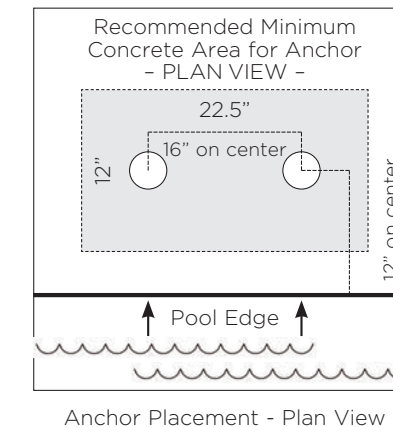

Parts & Accessories

- SPS-BBALL 18-G Basketball support legs 18" offset for in deck mount includes hardware and escutcheons
- SPS-B BALL G Basketball support legs 12" offset for in deck mount includes hardware and escutcheons
- SPS-BASKETBALL2 Traditional basketball backboard, rim, net, ball, pump, needle
- SPS-B BALL D Basketball support legs 12" offset for on deck mount includes hardware and escutcheons
- WS-DM B-Ball/V-Ball on deck mounting kit
- WS-ESS Gray plastic escutcheon
- H-BB-101 Basketball Hardware Kit
- H-RIM BUSHING Black urethane basketball rim bushing
- 69-209-200 Plastic anchor kit w/(2) as-100P and escutcheons
- 30009 Bronze anchor package w/(2) as-100D
- B-BALL CROSS BAR KIT Basketball backboard cross brace