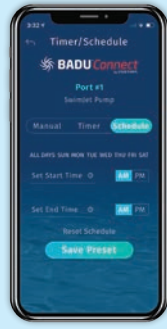

Manage your BADU Swimjet System with the BADU®Connect app

WHICH **BADU**® SYSTEM IS RIGHT FOR YOU?

NOTE: Over 90% of swimjets installed worldwide are BADU Swimjet Systems and are more than sufficient for the average pool owner's needs. Advanced swimmers are trained to "knife through and swim on top of the water," this type of swimming is used for high speed and is not ideal for use with our swimjet systems. Swimjet systems are designed with the recreational swimmer in mind and the swimming exercise obtained is more of a "jog" than a sprint. Call us if you have any questions 800-223-8538.

	BaduStream // Package A	BaduStream // Package B	BaduStream // Package D	BaduJet super-sport //	BaduJet Imperial	BaduJet Inspiration
Current Swim Level						
Gallons Per Minute (depending on installation)	400 GPM	270 GPM	700 GPM	400 GPM	400 GPM	420 GPM
Installation	Requires licensed pool builder	Requires licensed pool builder	Requires licensed pool builder	Requires licensed pool builder	Requires licensed pool builder	Plug into a 208-230V outlet. (requires licensed electrician if outlet not available)
New or Existing	New	New	New	New	New	New or Existing
Mounting	In the wall	In the wall	In the wall	In the wall	In the wall	Over-the wall
Pump	21-80/33 GS (4HP)	21-80/33 GS (4HP)	2x - 21-80/33 GS (4HP)	21-80/33 GS (4HP)	21-80/33 GS (4HP)	21-80/33 GI (4HP)
Number of Jets	2	1	3	2	2	2
Massage Hose Included	NO (optional)	NO (optional)	NO (optional)	YES	YES	YES
LED Light	NO	NO	NO	YES	YES	YES
On/Off Switch	External	External	External	Built-In	Built-In	Built-In
Air Regulator	External	External	External	Built-In	Built-In	Built-In
Adjusting the Flow	Jet Nozzles*	Jet Nozzles*	Jet Nozzles*	Knob	Knob	Jet Nozzles*
Connects to Automation Control	YES**	YES**	YES**	YES**	YES**	NO
Color Options	Round Cover: ☐ ☒ ☐ Square Cover: ☐ ☒	Round Cover: ☐ ☒ ☐ Square Cover: ☐ ☒	Round Cover: ☐ ☒ ☐ Square Cover: ☐ ☒	NO	NO	NO
Winterization Kits Available	YES	YES	YES	YES	YES	No kit required (simply remove unit from pool, drain and store)

*System must be powered off to adjust the flow. ** Call the factory for more information.