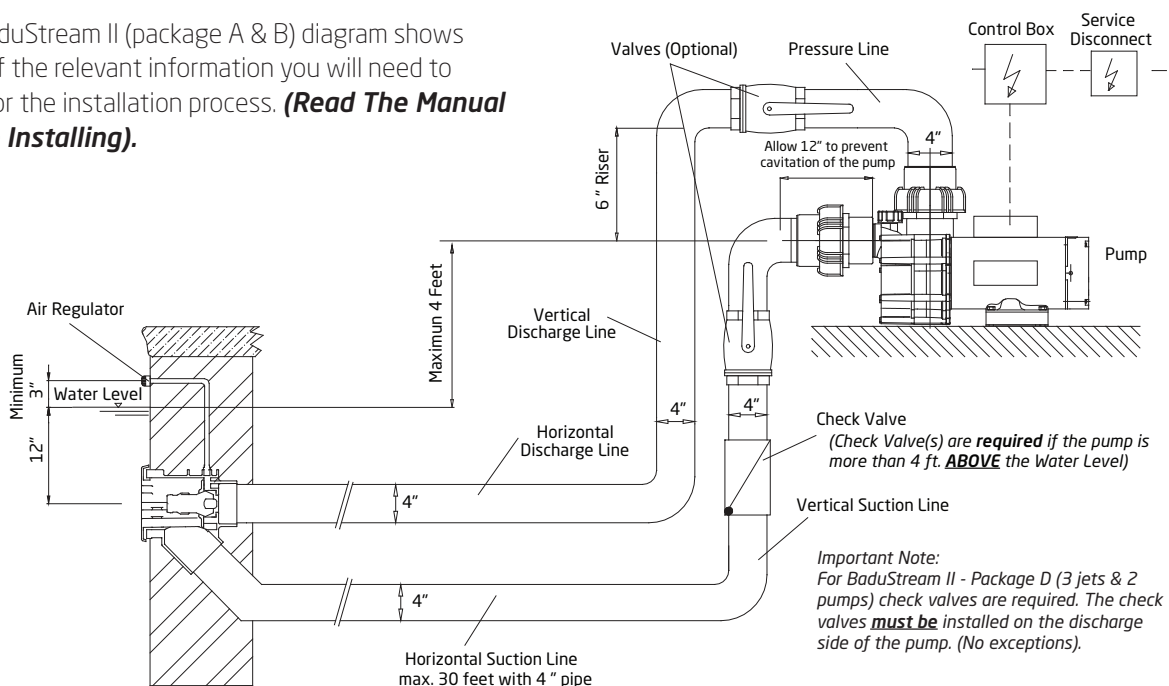

*System must be powered off to adjust the flow. ** Call the factory for more information.

BADU[®] SwimJet Standard Features

SPECK Controller
Model BJC-7-GFCI-WIFI
(controls the swimjet only)

ALL BADU SYSTEMS INCLUDE a single phase Model 21-80/33 GS (self-priming) pump(s) and SPECK Controller. The 5' massage hose with is included with the Badujet system and is an option for the BaduStream.

Installation Specifications

This BaduStream II (package A & B) diagram shows some of the relevant information you will need to know for the installation process. **(Read The Manual Before Installing).**