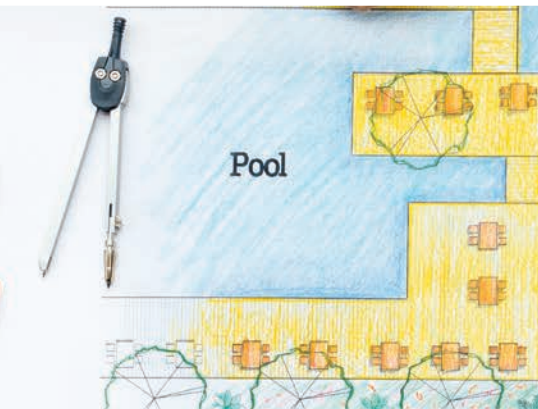

BADU[®] SWIMJET

Planning Guide

Choosing the
Ideal BADU System,
Location, and options
for your Pool.

BaduJet Imperial
BaduJet Inspiration
BaduJet super-sport //
BaduStream //

*The World Leader in
SwimJet Systems*

How They Work

BADU SwimJet Systems create a current by pushing water through jet nozzles that are mounted in an underwater housing in the pool wall or in a housing installed over the wall. The jets create an immediate burst of water with an initial flow rate of up to 700 gallons per minute near the pool wall. This pushes the body of water in front of it, in turn creating a current of up to 5,700 gallons per minute measured between 4 and 6 feet from the pool wall. We call this the “sweet spot.”