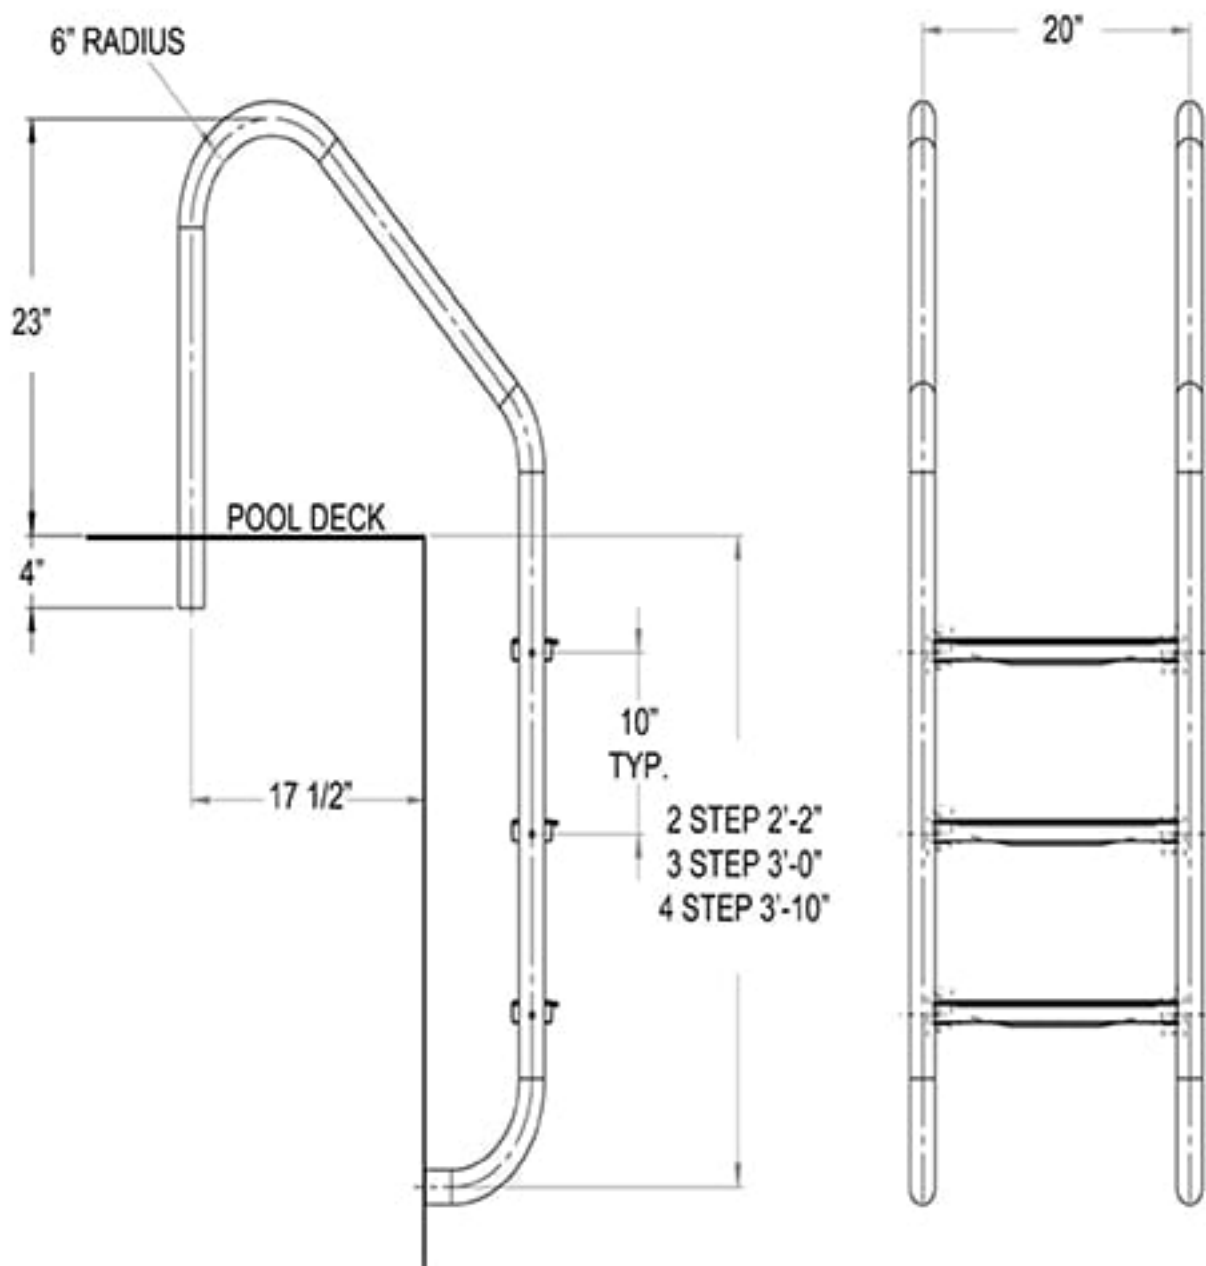

"Global Pool Products is committed to engineering and manufacturing world class products in the pool industry"

Classic Ladder – Technical Spec Sheet

Global Pool Products
684 N. Port Crescent, Suite C
Bad Axe, MI 48413
P: 989-269-5900 TF: 866-712-0606
Fax: 989-269-5902