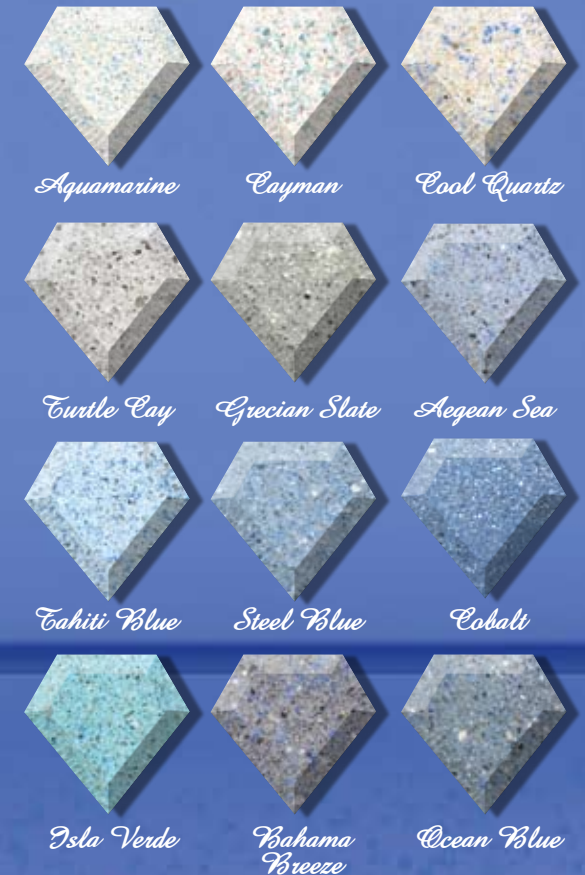

*All Watercolor Series combinations are made of 80 lb. bags. For more information and to download the combination chart, please visit our website www.sgm.cc

Snap to visit our online
Diamond Brite Photo Gallery:
[http://sgm.cc/html_Pool/HomeOwners/
gallery_diamond_brite.html](http://sgm.cc/html_Pool/HomeOwners/gallery_diamond_brite.html)