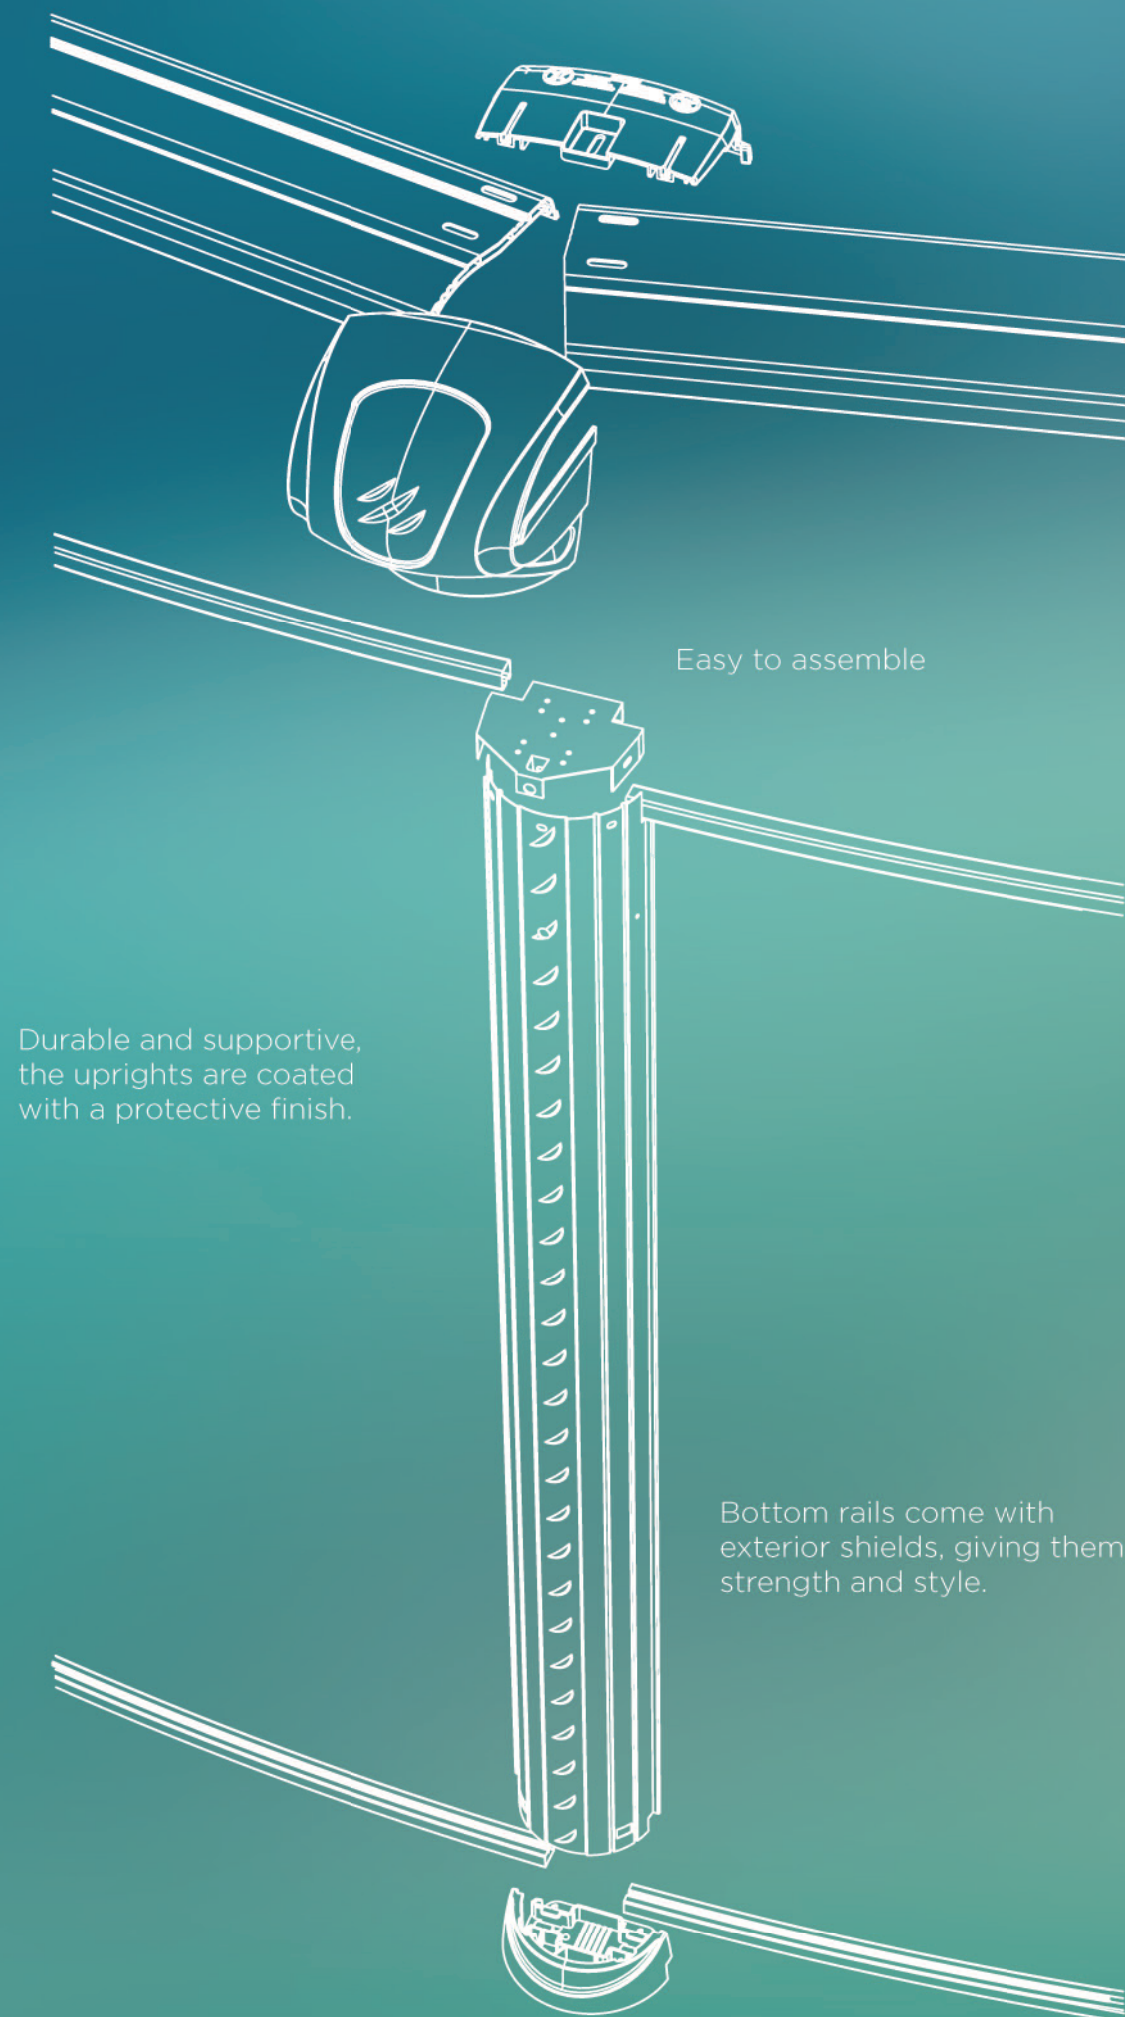

SAHARA RTR

Hybrid construction for outstanding rigidity

Durable and supportive, the uprights are coated with a protective finish.

Easy to assemble

Bottom rails come with exterior shields, giving them strength and style.

52" Height

12' x 17' 12' x 24' 15' x 26' 15' x 30' 18' x 33'

Features

Hybrid Series

- 7-inch resin top ledge to protect from the sun
- Sturdy embossed steel uprights for extra strength to protect from the elements
- Two-piece resin ledge covers
- Snap-in resin bottom rails
- Exclusive interlocking steel stabilizers to protect the wall
- Sahara wall pattern
- Heavy corrugated wall with superior coatings
- Stainless steel hardware
- Tru Kote under coat system used on all steel components
- Easy to assemble
- Buttress system for oval pools
 - a structurally simplified design with superior strength and durability

7-inch top ledges are made in resin, providing ultimate strength to last for the long haul.

SAHARA wall pattern, chosen for its versatility and matching ivory tones, will coordinate well—no matter your backyard style

Sturdy steel uprights in Ivory are a great complement to the beautiful wall pattern.

Seek more fun in the sun all summer long! By combining the strength of steel and the aesthetics of injection-molded resin, the **Hybrid Series** gives you the best of both worlds. Thanks to advanced engineering, superior materials and renowned durability, above ground pools reach new heights! The hybrid structure will ensure that you'll get the most out of your pool all summer long!