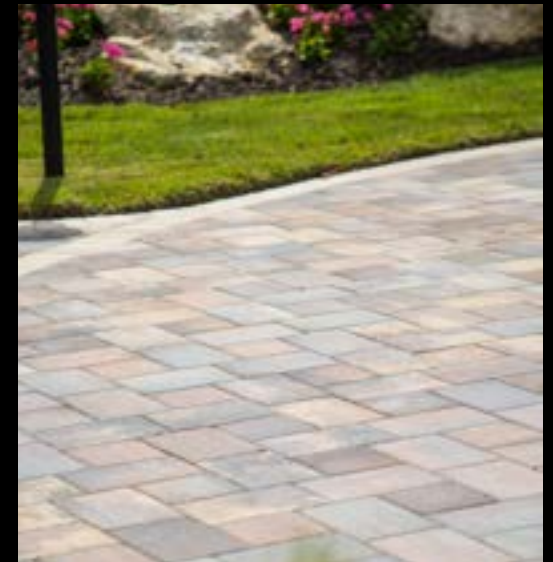

GRAND BAHAMA

Much like the AMAZON the GRAND BAHAMA is a combination of an 8"x8" square & 8"x12" rectangle. The GRAND BAHAMA has a very smooth and flat surface with a thin even bevel on all sides. This combination is packaged approximately 30% 8"x8" squares & 70% 8"x12" rectangles. Available in 2-3/8" thick pavers only.

GRAND BAHAMA

8"x12"

8"x8"

GRAND BAHAMA