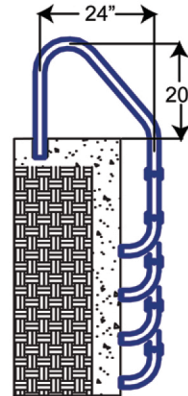

NO GROUNDING !!!
Non Corroding Composite
Anchor Socket

SAFTRON

High Impact Polymer Pool Ladders & Hand Rails

Miami (Manufacturer) Tel. 305-233-5511 Fax orders to: 941-751-2802

-  **Never Rust**
-  **Grounding / Bonding Not Required**
-  **Impervious to Pool Chemicals**
-  **Smooth, Glossy, Easy to Clean Surface**
-  **Will not Fade, Chip or Corrode**
-  **Custom Design and Colors Available**
-  **Available in 5 Colors to match any décor**

Specify Color
When Ordering:

RETURN TO DECK HANDRAILS & GRABRAILS

Part #	Width	Height
P- 326-RTD	26"	30"
P- 330-RTD	30"	30"
P- 340-RTD	40"	32"
P- 348-RTD	48"	32"
P- 448-RTD	48"	32"
RTD-340	40"	32"
RTD-348	48"	32"
RTD-448	48"	32"

Pool & Spa Rails, Ladders
& Safety Railings also Available

IN GROUND POOL LADDERS

Part #	Width	Height
P-324-L2	24"	44"
P-324-L3	24"	53"
P-324-L4	24"	62"
P-324-L5	24"	72"

Part #	Width	Height
P-529-L3 CAMELBACK	29"	55"

"ELITE SERIES" POOL LADDERS

Part #	Width	Height
P-421-LP2	21"	43"
P-421-LP3	21"	53"
P-421-LP4	21"	63"
P-421-LP5	21"	73"

Saftron products have one of the best warranties for pool and spa rails in the industry and are guaranteed to be free from defects in workmanship or materials under normal use for a period of 5 years. For full warranty terms and conditions refer to: www.saftron.com