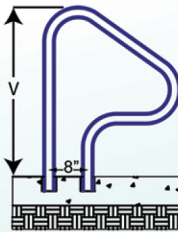

NO GROUNDING !!!
Non Corroding Composite
Anchor Socket

SAFTRON

High Impact Polymer Pool Ladders & Hand Rails

Miami (Manufacturer) Tel. 305-233-5511 Fax orders to: 941-751-2802

-  **Never Rust**
-  **Grounding / Bonding Not Required**
-  **Impervious to Pool Chemicals**
-  **Smooth, Glossy, Easy to Clean Surface**
-  **Will not Fade, Chip or Corrode**
-  **Custom Design and Colors Available**
-  **Available in 5 Colors to match any décor**

Specify Color
When Ordering:

RETURN TO DECK HANDRAILS & GRABRAILS

Part #	Width	Height
P- 326-RTD	26"	30"
P- 330-RTD	30"	30"
P- 340-RTD	40"	32"
P- 348-RTD	48"	32"
P- 448-RTD	48"	32"
RTD-340	40"	32"
RTD-348	48"	32"
RTD-448	48"	32"

Pool & Spa Rails, Ladders
& Safety Railings also Available

IN GROUND POOL LADDERS

Part #	Width	Height
P-324-L2	24"	44"
P-324-L3	24"	53"
P-324-L4	24"	62"
P-324-L5	24"	72"

Part #	Width	Height
P-529-L3 CAMELBACK	29"	55"

"ELITE SERIES" POOL LADDERS

Part #	Width	Height
P-421-LP2	21"	43"
P-421-LP3	21"	53"
P-421-LP4	21"	63"
P-421-LP5	21"	73"

Saftron products have one of the best warranties for pool and spa rails in the industry and are guaranteed to be free from defects in workmanship or materials under normal use for a period of 5 years. For full warranty terms and conditions refer to: www.saftron.com