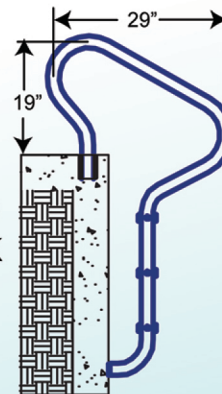

Specify Color
When Ordering:

RETURN TO DECK HANDRAILS & GRABRAILS

Part #	Width	Height
P- 326-RTD	26"	30"
P- 330-RTD	30"	30"
P- 340-RTD	40"	32"
P- 348-RTD	48"	32"
P- 448-RTD	48"	32"
RTD-340	40"	32"
RTD-348	48"	32"
RTD-448	48"	32"

Pool & Spa Rails, Ladders
& Safety Railings also Available

IN GROUND POOL LADDERS

Part #	Width	Height
P-324-L2	24"	44"
P-324-L3	24"	53"
P-324-L4	24"	62"
P-324-L5	24"	72"

Part #	Width	Height
P-529-L3 CAMELBACK	29"	55"

"ELITE SERIES" POOL LADDERS

Part #	Width	Height
P-421-LP2	21"	43"
P-421-LP3	21"	53"
P-421-LP4	21"	63"
P-421-LP5	21"	73"

Saftron products have one of the best warranties for pool and spa rails in the industry and are guaranteed to be free from defects in workmanship or materials under normal use for a period of 5 years. For full warranty terms and conditions refer to: www.saftron.com