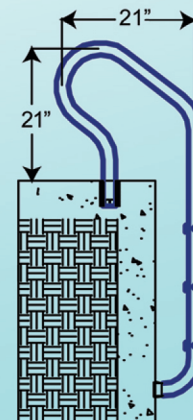

Specify Color
When Ordering:

RETURN TO DECK HANDRAILS & GRABRAILS

Part #	Width	Height
P- 326-RTD	26"	30"
P- 330-RTD	30"	30"
P- 340-RTD	40"	32"
P- 348-RTD	48"	32"
P- 448-RTD	48"	32"
RTD-340	40"	32"
RTD-348	48"	32"
RTD-448	48"	32"

Pool & Spa Rails, Ladders
& Safety Railings also Available

IN GROUND POOL LADDERS

Part #	Width	Height
P-324-L2	24"	44"
P-324-L3	24"	53"
P-324-L4	24"	62"
P-324-L5	24"	72"

Part #	Width	Height
P-529-L3 CAMELBACK	29"	55"

"ELITE SERIES" POOL LADDERS

Part #	Width	Height
P-421-LP2	21"	43"
P-421-LP3	21"	53"
P-421-LP4	21"	63"
P-421-LP5	21"	73"

Saftron products have one of the best warranties for pool and spa rails in the industry and are guaranteed to be free from defects in workmanship or materials under normal use for a period of 5 years. For full warranty terms and conditions refer to: www.saftron.com