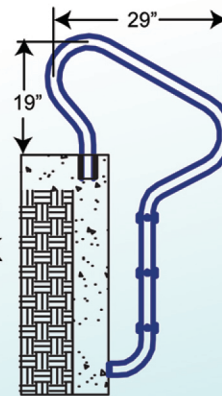

### RETURN TO DECK HANDRAILS & GRABRAILS

Part #	Width	Height
P- 326-RTD	26"	30"
P- 330-RTD	30"	30"
P- 340-RTD	40"	32"
P- 348-RTD	48"	32"
P- 448-RTD	48"	32"
RTD-340	40"	32"
RTD-348	48"	32"
RTD-448	48"	32"

Pool & Spa Rails, Ladders  
& Safety Railings also Available

### IN GROUND POOL LADDERS

Part #	Width	Height
P-324-L2	24"	44"
P-324-L3	24"	53"
P-324-L4	24"	62"
P-324-L5	24"	72"

Part #	Width	Height
P-529-L3 CAMELBACK	29"	55"

### "ELITE SERIES" POOL LADDERS

Part #	Width	Height
P-421-LP2	21"	43"
P-421-LP3	21"	53"
P-421-LP4	21"	63"
P-421-LP5	21"	73"

Safttron products have one of the best warranties for pool and spa rails in the industry and are guaranteed to be free from defects in workmanship or materials under normal use for a period of 5 years. For full warranty terms and conditions refer to: [www.safttron.com](http://www.safttron.com)