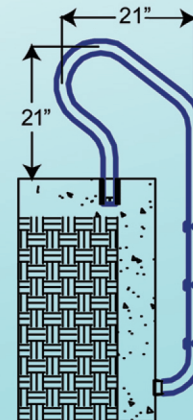

### IN GROUND POOL LADDERS

Part #	Width	Height
P-324-L2	24"	44"
P-324-L3	24"	53"
P-324-L4	24"	62"
P-324-L5	24"	72"

Part #	Width	Height
P-529-L3 CAMELBACK	29"	55"

### "ELITE SERIES" POOL LADDERS

Part #	Width	Height
P-421-LP2	21"	43"
P-421-LP3	21"	53"
P-421-LP4	21"	63"
P-421-LP5	21"	73"

Safttron products have one of the best warranties for pool and spa rails in the industry and are guaranteed to be free from defects in workmanship or materials under normal use for a period of 5 years. For full warranty terms and conditions refer to: [www.safttron.com](http://www.safttron.com)