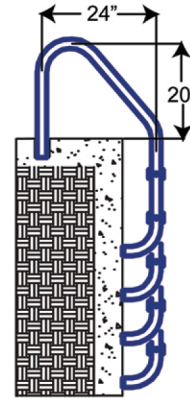

### RETURN TO DECK HANDRAILS & GRABRAILS

Part #	Width	Height
P- 326-RTD	26"	30"
P- 330-RTD	30"	30"
P- 340-RTD	40"	32"
P- 348-RTD	48"	32"
P- 448-RTD	48"	32"
RTD-340	40"	32"
RTD-348	48"	32"
RTD-448	48"	32"

### IN GROUND POOL LADDERS

Part #	Width	Height
P-324-L2	24"	44"
P-324-L3	24"	53"
P-324-L4	24"	62"
P-324-L5	24"	72"

Part #	Width	Height
P-529-L3 CAMELBACK	29"	55"