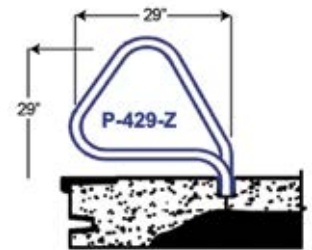

Items in red denote fully reinforced pool rails

Split Ladders (3 & 4 Step)

P-326-SL3 / P-326-SL4

Recommended for
automatic pool covers

Camelback Ladders (3 Step)

P-529-L3

Pretzel Rails (3 & 4 Bend) Sold in Pairs

Return-to-Deck Handrails (3 & 4 Bend)

Items in red denote fully reinforced pool rails

Ring Rails

P-329AS-RTD

P-329

Cross Braced Return-to-Deck Rails (3, & 4 Bend)

Items in red denote fully reinforced pool rails