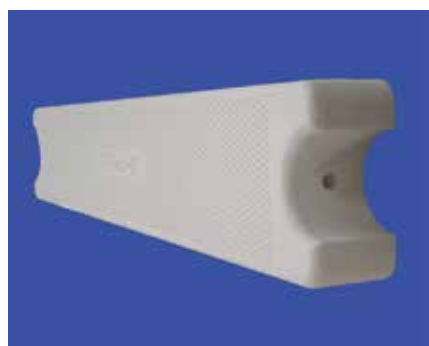

Reinforced with Marine grade aluminum for strength and durability!!

Surface base 6"
Top Mount
(Included in purchase)
Non-corroding composite
NO GROUNDING!!!
When installed with
SAFTRON Pool Rails

DL-212-5S

Anchor Socket Covers (Pair)
ASC (single & case qty)

**3 Step Ladder
Refurbishing Kit**
P-3SLR-KIT

**6" Surface Mounting Base
For Ladders and Handrails**
SB-F (case qty)

**Non-corroding
Anchor Socket**
ANCH-1 (single & case qty)
Comes in white only