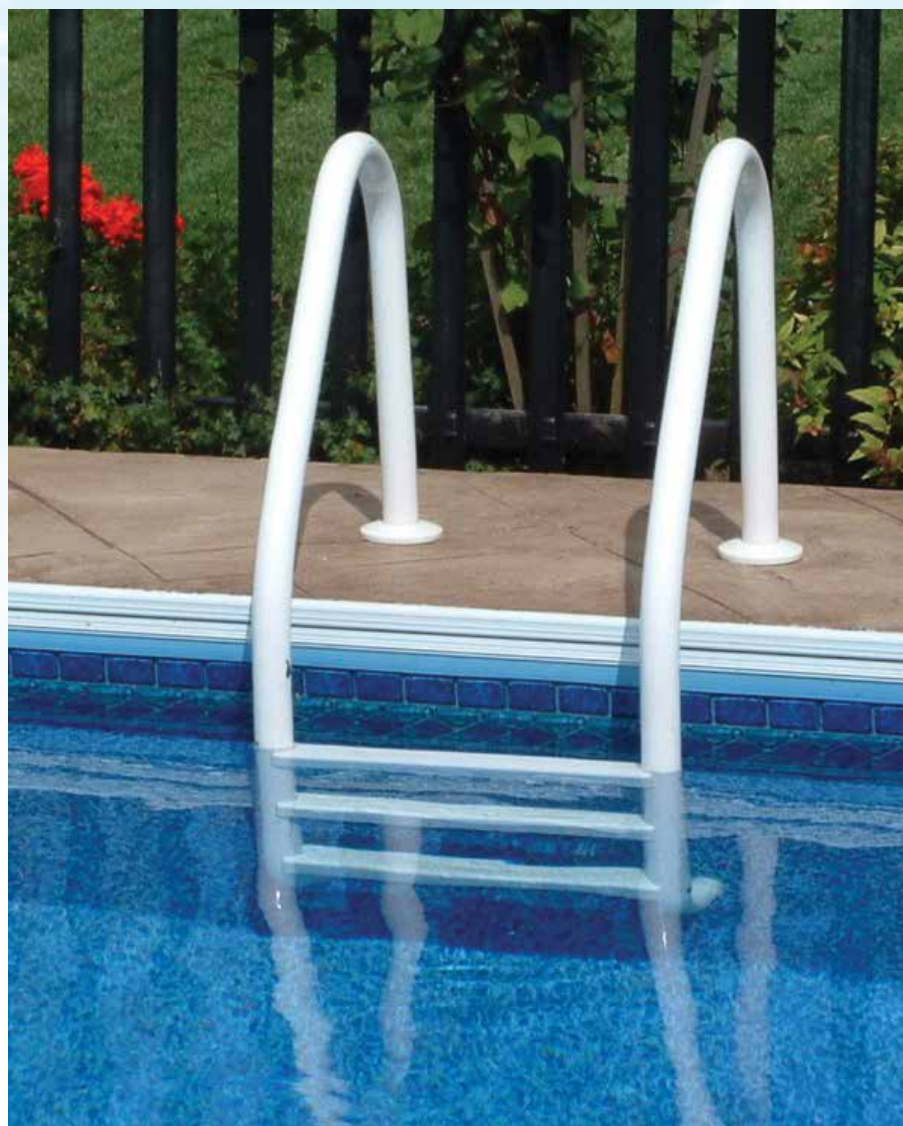

Installation Options for Pool and Spa Rails, Handrails, Deck Rails Dock Ladders

**Non-corroding
Anchor Socket**

**6" Surface
Mounting Base**

Comes in 6 Standard Colors

White

Beige

Taupe

Gray

Graphite
Gray

Black

SAFTRON Introducing

New Triton Pool Rail Series

**TRTD-144
Pool Rail**

Installation Options

**Non-corroding
Anchor Socket**

**6" Surface
Mounting Base**

Items in red denote fully reinforced pool rails

Split Ladders (3 & 4 Step)

P-326-SL3 / P-326-SL4

Recommended for
automatic pool covers

Camelback Ladders (3 Step)

P-529-L3

Pretzel Rails (3 & 4 Bend) Sold in Pairs