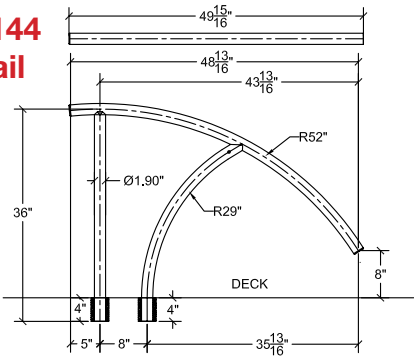

Graphite
Gray

Black

SAFTRON Introducing

New Triton Pool Rail Series

**TRTD-144
Pool Rail**

Installation Options

**Non-corroding
Anchor Socket**

**6" Surface
Mounting Base**