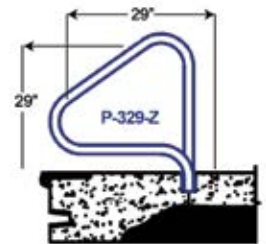

Items in red denote fully reinforced pool rails

Split Ladders (3 & 4 Step)

P-326-SL3 / P-326-SL4

Recommended for
automatic pool covers

Camelback Ladders (3 Step)

P-529-L3

Pretzel Rails (3 & 4 Bend) Sold in Pairs

Return-to-Deck Handrails (3 & 4 Bend)

Items in red denote fully reinforced pool rails

Ring Rails

P-329AS-RTD

P-329

Cross Braced Return-to-Deck Rails (3, & 4 Bend)

Items in red denote fully reinforced pool rails