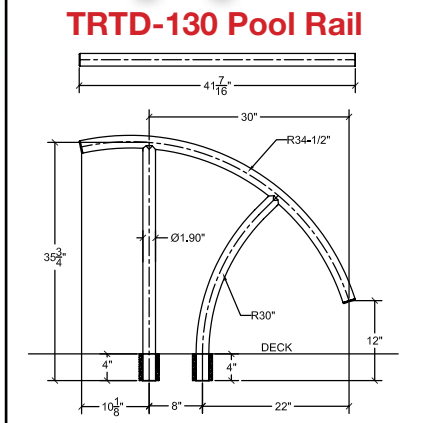

Graphite
Gray

Black

SAFTRON Introducing

New Triton Pool Rail Series

**TRTD-144
Pool Rail**

Installation Options

**Non-corroding
Anchor Socket**

**6" Surface
Mounting Base**