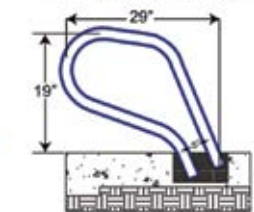

Return-to-Deck Handrails (3 & 4 Bend)

Items in red denote fully reinforced pool rails

Ring Rails

P-329AS-RTD

P-329

Cross Braced Return-to-Deck Rails (3, & 4 Bend)

Items in red denote fully reinforced pool rails

Cross Braced Ladders (3, 4 & 5 Step)

Deck Mounted Handrails

DR-230
DR-232
DR-236
DR-240

Deck-to-Pool Handrails (2 & 3 Bend)

DTP-248
DTP-260

DTP-348
DTP-360
DTP-366
DTP-372

Items in red denote fully reinforced pool rails