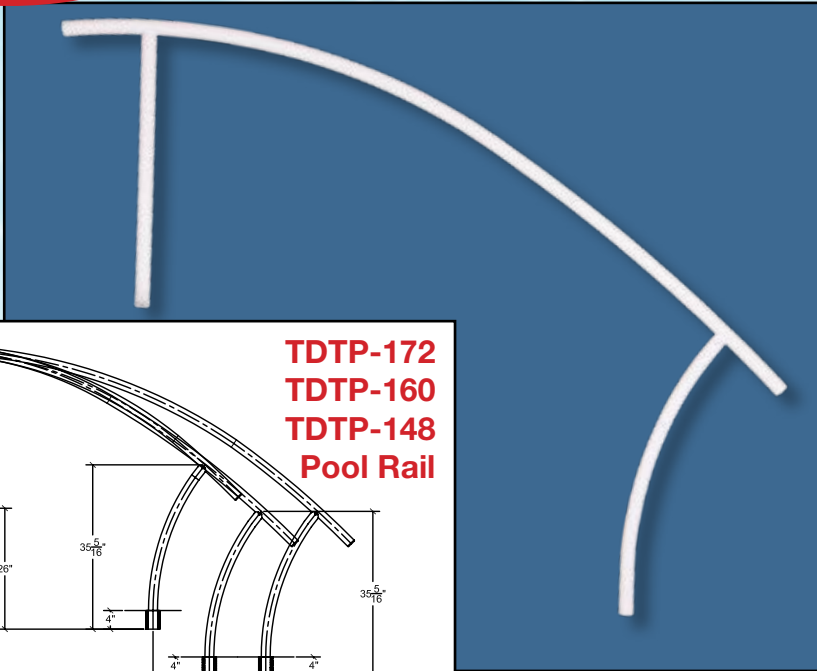

Installation Options for Pool and Spa Rails, Handrails, Deck Rails Dock Ladders

**Non-corroding
Anchor Socket**

**6" Surface
Mounting Base**

Comes in 6 Standard Colors

White

Beige

Taupe

Gray

Graphite
Gray

Black

SAFTRON Introducing

New Triton Pool Rail Series

**TRTD-144
Pool Rail**

Installation Options

**Non-corroding
Anchor Socket**

**6" Surface
Mounting Base**