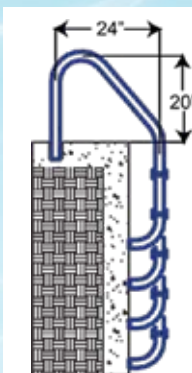

Graphite
Gray

Black

SAFTRON Introducing

New Triton Pool Rail Series

**TRTD-144
Pool Rail**

Installation Options

**Non-corroding
Anchor Socket**

**6" Surface
Mounting Base**

SAFTRON Pool Ladders

Elite Series Ladders (2, 3, 4 & 5 Step)

P-421-LP2
P-421-LP3
P-421-LP4
P-421-LP5

Residential Ladders (2, 3, 4 & 5 Step)

Premium Plus
PPL-324-2S
PPL-324-3S
PPL-324-4S
PPL-324-5S

Classic
P-324-L2
P-324-L3
P-324-L4
P-324-L5

Items in red denote fully reinforced pool rails

Split Ladders (3 & 4 Step)

P-326-SL3 / P-326-SL4

Recommended for
automatic pool covers

Camelback Ladders (3 Step)

P-529-L3

Pretzel Rails (3 & 4 Bend) Sold in Pairs

Return-to-Deck Handrails (3 & 4 Bend)

Items in red denote fully reinforced pool rails

Ring Rails

P-329AS-RTD

P-329

Cross Braced Return-to-Deck Rails (3, & 4 Bend)

Items in red denote fully reinforced pool rails