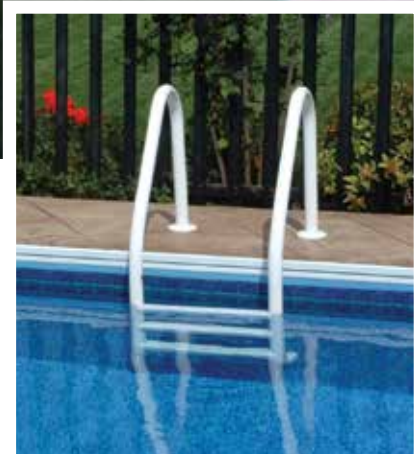

SÄFTRON Pool and Spa

Vinyl Encapsulated Rails and Ladders

SÄFTRON

Say "Goodbye" to Rust Forever!

No Bonding/Grounding Required! Recommended For Salt Water Pools!

SAFTRON

Features and Benefits

Not All Rails Are Created Equally!

Installation Options for Pool and Spa Rails, Handrails, Deck Rails Dock Ladders

**Non-corroding
Anchor Socket**

**6" Surface
Mounting Base**

Comes in 6 Standard Colors

White

Beige

Taupe

Gray

Graphite
Gray

Black

SAFTRON Introducing

New Triton Pool Rail Series

**TRTD-144
Pool Rail**

Installation Options

**Non-corroding
Anchor Socket**

**6" Surface
Mounting Base**