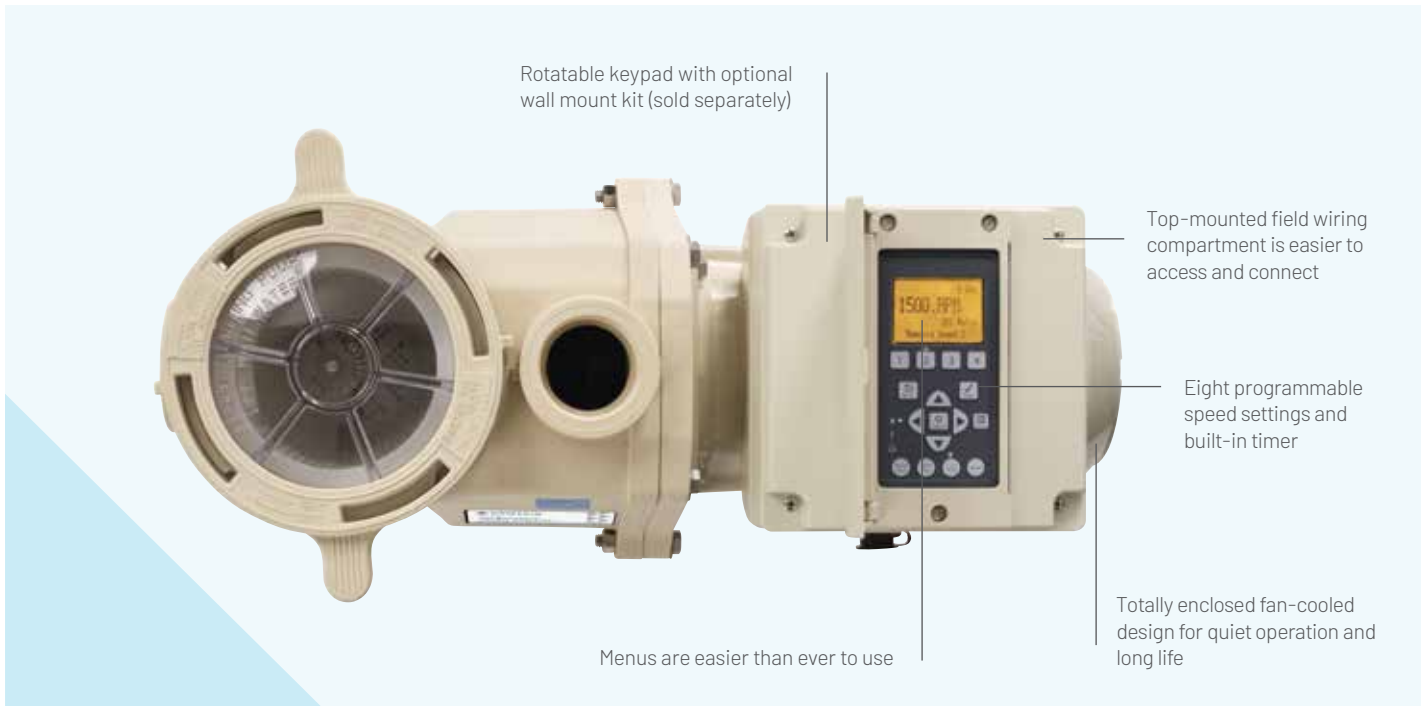

¹Savings based on variable speed pump compared to a single-speed pump running 12 hours per day at an average of $0.16 per kWh in a 20,000-gallon pool. Actual savings may vary based on local utility rates, pool size, pump run time, pump horsepower, pump RPM, plumbing size and length, pump model, service factor and other hydraulic factors.