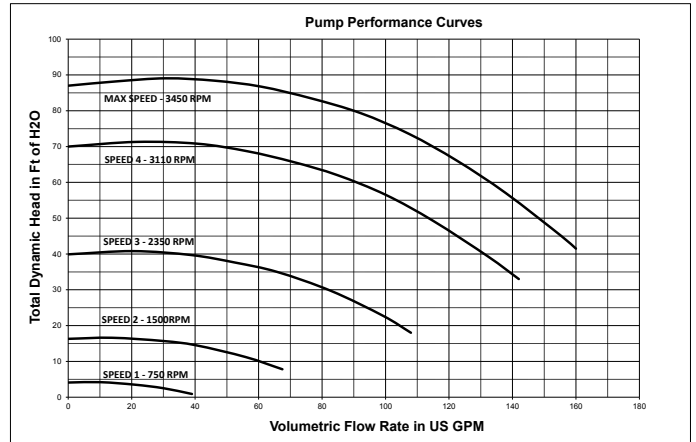

INTELLIFLO®

VARIABLE SPEED PUMP

WHISPER-QUIET OPERATION, EASY TO OWN AND SO MUCH MORE.

Quiet means you enjoy a more relaxing, satisfying pool and spa experience, because the IntelliFlo Pump is one of the quietest pumps on the planet. And with its totally enclosed fan-cooled (TEFC) permanent magnet motor design, you might not even know it's operating at low speeds.

The world's most demanding pool pros trust the IntelliFlo Pump. Learn why from your Pentair dealer or visit pentair.com.

PERFORMANCE CURVES

NOTE: The chart above demonstrates performance rates at factory preset speeds of 750 RPM, 1500 RPM, 2350 RPM and 3110 RPM.