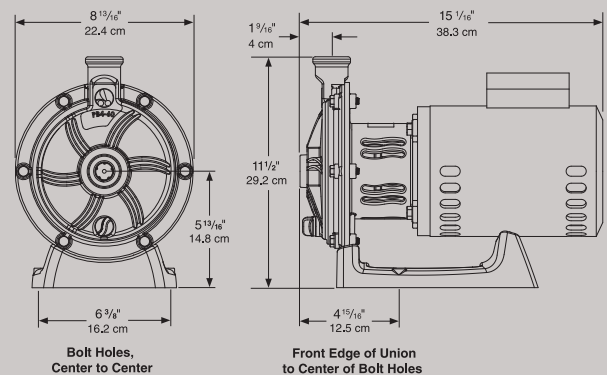

- Quick and easy installation with new ergonomic connectors
- Completely redesigned wet end for better performance and durability
- New and improved easy pump seal replacement
- Heavy duty single piece base
- Captured backplate nut fasteners for ease of service
- Ergonomic drain plug with o-ring
- New larger volute seal o-ring

DIMENSIONS

SPECIFICATIONS

Model No.	Horse Power	Voltage	Amps	Carton weight	Overall Length
PB4-60	.75	230/115	6.4/12.8	30.25 lbs.	15 1/8"

PERFORMANCE

PB4-60 BOOSTER PUMP PERFORMANCE CURVES