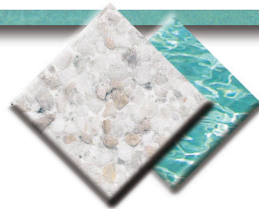

THE CRYSTAL SERIES™

Premix  Marbletite™
ARCHITECTURAL FINISHES

THE CRYSTAL SERIES™

colored quartz pool finishes

CRYSTAL WHITE

CRYSTAL TEAL

CRYSTAL BLUE

CRYSTAL BLUE & GOLD

The Crystal Series™ pool finish brings a beauty that is fresh, clean, clear and cool — every day of the year. This superb finish of colored quartz and polymer enriched cement delivers a level of bright white like no other finish, and at the same time a smooth yet rugged pool surface that stands up to challenging pool environments, all while delivering a slip resistant — easy on fingers, toes and swim suits, finish. Available in four colors, covered by a lifetime warranty.