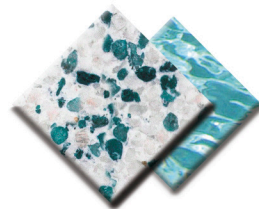

THE CRYSTAL SERIES™

Premix  Marbletite™
ARCHITECTURAL FINISHES

THE CRYSTAL SERIES™

colored quartz pool finishes

CRYSTAL WHITE

CRYSTAL TEAL

CRYSTAL BLUE

CRYSTAL BLUE & GOLD

The Crystal Series™ pool finish brings a beauty that is fresh, clean, clear and cool — every day of the year. This superb finish of colored quartz and polymer enriched cement delivers a level of bright white like no other finish, and at the same time a smooth yet rugged pool surface that stands up to challenging pool environments, all while delivering a slip resistant — easy on fingers, toes and swim suits, finish. Available in four colors, covered by a lifetime warranty.