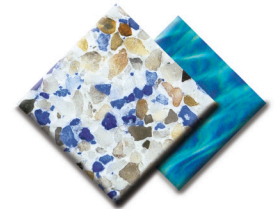

THE CRYSTAL SERIES™

Premix  Marbletite™
ARCHITECTURAL FINISHES

THE CRYSTAL SERIES™

colored quartz pool finishes

CRYSTAL WHITE

CRYSTAL TEAL

CRYSTAL BLUE

CRYSTAL BLUE & GOLD

The Crystal Series™ pool finish brings a beauty that is fresh, clean, clear and cool — every day of the year. This superb finish of colored quartz and polymer enriched cement delivers a level of bright white like no other finish, and at the same time a smooth yet rugged pool surface that stands up to challenging pool environments, all while delivering a slip resistant — easy on fingers, toes and swim suits, finish. Available in four colors, covered by a lifetime warranty.