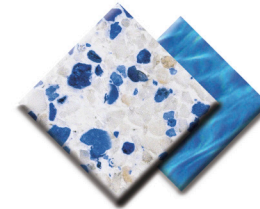

THE CRYSTAL SERIES™

Premix  Marbletite™
ARCHITECTURAL FINISHES

THE CRYSTAL SERIES™

colored quartz pool finishes

CRYSTAL WHITE

CRYSTAL TEAL

CRYSTAL BLUE

CRYSTAL BLUE & GOLD

The Crystal Series™ pool finish brings a beauty that is fresh, clean, clear and cool — every day of the year. This superb finish of colored quartz and polymer enriched cement delivers a level of bright white like no other finish, and at the same time a smooth yet rugged pool surface that stands up to challenging pool environments, all while delivering a slip resistant — easy on fingers, toes and swim suits, finish. Available in four colors, covered by a lifetime warranty.