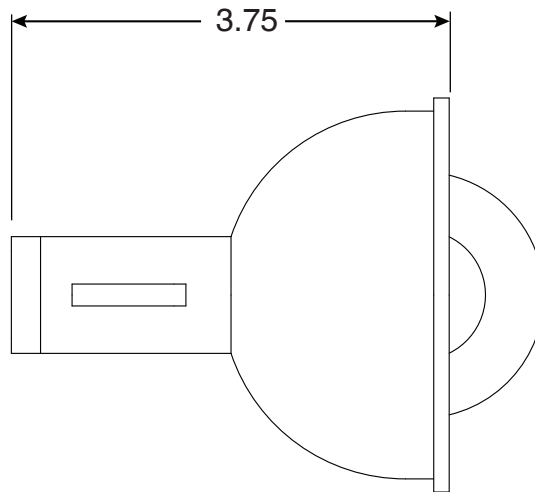

# Bronze Cup Anchor with Removable Eye CPB

Part No.  
PH-82

Parts List	
QTY	Description
1	PH-82 Cup
1	PH-82-Eye
1	PH-82-ZN
1	1/2 Lock Washer
1	10-24 x 3/8" Brass Screw

PH-82-Eye  
Obsolete Part

PH-82-ZN

- Chrome Plated Bronze
- Eye is Chrome Plated w/ 1/2"-13 Threads