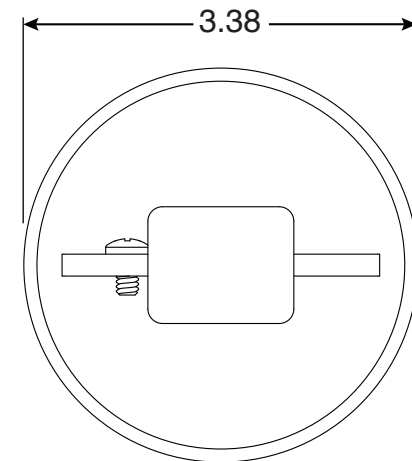

# Bronze Cup Anchor with Removable Eye CPB

Part No.  
PH-82

Parts List	
QTY	Description
1	PH-82 Cup
1	PH-82-Eye
1	PH-82-ZN
1	1/2 Lock Washer
1	10-24 x 3/8" Brass Screw

PH-82-Eye  
Obsolete Part

PH-82-ZN

- Chrome Plated Bronze
- Eye is Chrome Plated w/ 1/2"-13 Threads