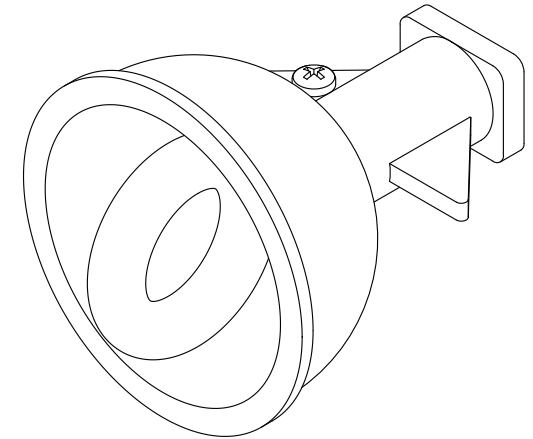

# Bronze Cup Anchor with Removable Eye CPB

Part No.  
PH-82

Parts List	
QTY	Description
1	PH-82 Cup
1	PH-82-Eye
1	PH-82-ZN
1	1/2 Lock Washer
1	10-24 x 3/8" Brass Screw

PH-82-Eye  
Obsolete Part

PH-82-ZN

- Chrome Plated Bronze
- Eye is Chrome Plated w/ 1/2"-13 Threads