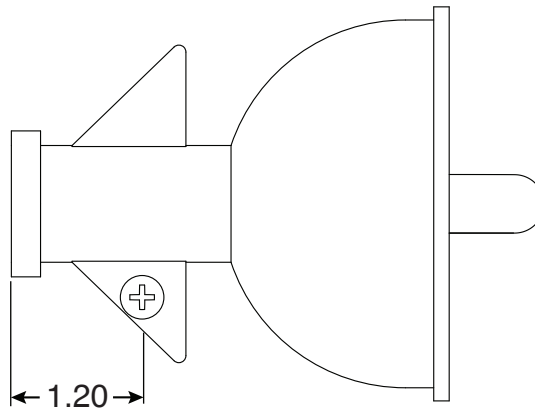

# Bronze Cup Anchor with Removable Eye CPB

Part No.  
PH-82

Parts List	
QTY	Description
1	PH-82 Cup
1	PH-82-Eye
1	PH-82-ZN
1	1/2 Lock Washer
1	10-24 x 3/8" Brass Screw

PH-82-Eye  
Obsolete Part

PH-82-ZN

- Chrome Plated Bronze
- Eye is Chrome Plated w/ 1/2"-13 Threads