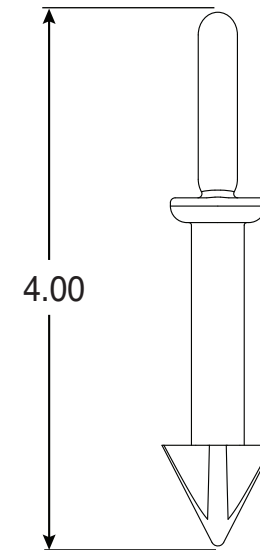

# Concrete Eye Anchor

Part No.  
PI-73

Parts List	
QTY	Description
1	PI-73 Arrow Head Rope Eye

- Chrome Plated Bronze
- Arrow Head Rope Eye

Page 1 of 1

Perma-Cast Co. Pueblo, CO  
www.permacastonline.com  
Call 800-748-2770