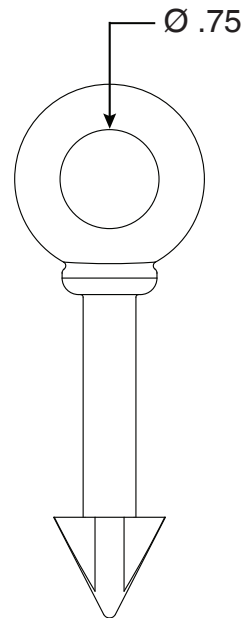

# Concrete Eye Anchor

Part No.  
PI-73

Parts List	
QTY	Description
1	PI-73 Arrow Head Rope Eye

- Chrome Plated Bronze
- Arrow Head Rope Eye

Page 1 of 1

Perma-Cast Co. Pueblo, CO  
www.permacastonline.com  
Call 800-748-2770