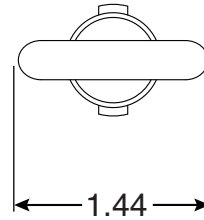

# Concrete Eye Anchor

Part No.  
PI-73

Parts List	
QTY	Description
1	PI-73 Arrow Head Rope Eye

- Chrome Plated Bronze
- Arrow Head Rope Eye

Page 1 of 1

Perma-Cast Co. Pueblo, CO  
www.permacastonline.com  
Call 800-748-2770