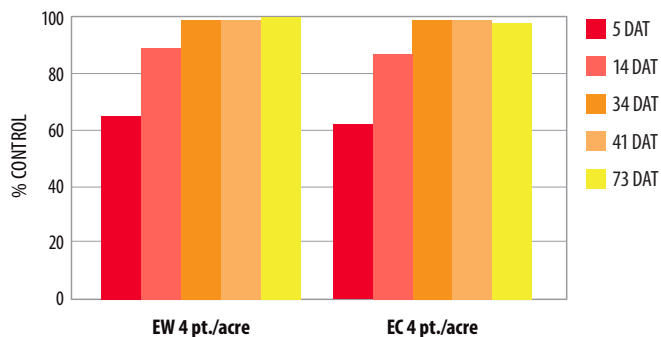

SpeedZone^{EW}

BROADLEAF HERBICIDE FOR TURF

The Industry Leader Made Even Better

WHAT IT IS

Speed and performance made original SpeedZone[®] the #1 speed herbicide...and now it's even better. **SpeedZone[®] EW Broadleaf Herbicide for Turf** features an advanced emulsion-in-water formulation that delivers more complete coverage of the weed surface than original SpeedZone for rapid control of 90+ broadleaf weeds, plus goosegrass and nimblewill, and a lower odor profile and lower Volatile Organic Content (VOC). And the EW formulation is engineered for use in low-volume and conventional sprayers.

Ideal for Use On

- Residential sites
- Golf course fairways, aprons, and roughs
- Commercial areas
- Athletic fields
- Sod farms
- Roadsides
- Cemeteries

THE PROOF

White Clover Control Study

New Jersey – Application Date June 15, 2018

DAT: Days After Treatment

Common Dandelion Control Study

SETRC, Kentucky – Application Date Spring 2018

DAT: Days After Treatment

Knotweed Control Study

Tennessee – Application Date June 28, 2018 fb July 28, 2018

fb: followed by DAIT: Days After Initial Treatment DAST: Days After Second Treatment

Size	Product Code	EPA Reg. No.
275 gallon	6582756	2217-1053
30 gallon	6581046	
2.5 gallon	6581126	
1 gallon	6581076	