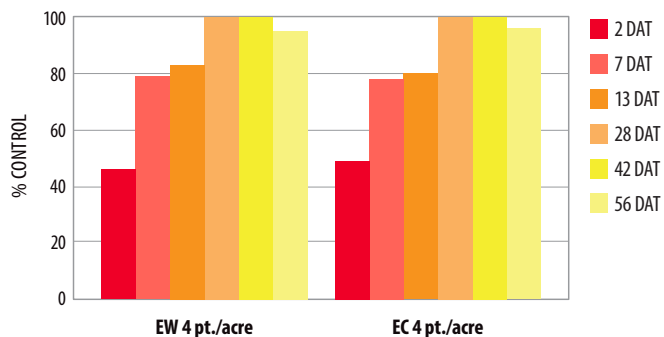

SpeedZone^{EW}

BROADLEAF HERBICIDE FOR TURF

The Industry Leader Made Even Better

WHAT IT IS

Speed and performance made original SpeedZone[®] the #1 speed herbicide...and now it's even better. **SpeedZone[®] EW Broadleaf Herbicide for Turf** features an advanced emulsion-in-water formulation that delivers more complete coverage of the weed surface than original SpeedZone for rapid control of 90+ broadleaf weeds, plus goosegrass and nimblewill, and a lower odor profile and lower Volatile Organic Content (VOC). And the EW formulation is engineered for use in low-volume and conventional sprayers.

Ideal for Use On

- Residential sites
- Golf course fairways, aprons, and roughs
- Commercial areas
- Athletic fields
- Sod farms
- Roadsides
- Cemeteries

THE PROOF

White Clover Control Study

New Jersey – Application Date June 15, 2018

DAT: Days After Treatment

Common Dandelion Control Study

SETRC, Kentucky – Application Date Spring 2018

DAT: Days After Treatment

Knotweed Control Study

Tennessee – Application Date June 28, 2018 fb July 28, 2018

fb: followed by DAIT: Days After Initial Treatment DAST: Days After Second Treatment

Size	Product Code	EPA Reg. No.
275 gallon	6582756	2217-1053
30 gallon	6581046	
2.5 gallon	6581126	
1 gallon	6581076	