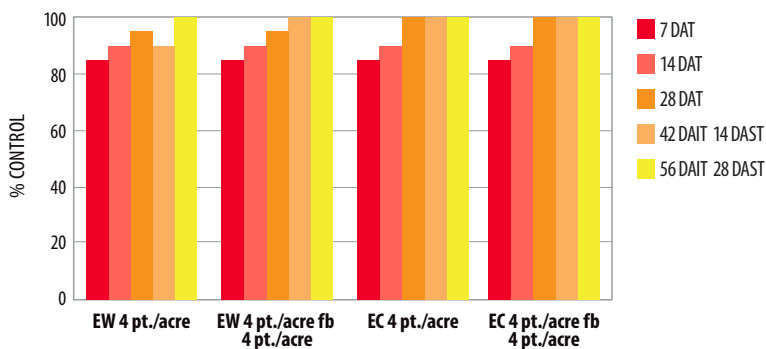

SpeedZone^{EW}

BROADLEAF HERBICIDE FOR TURF

The Industry Leader Made Even Better

WHAT IT IS

Speed and performance made original SpeedZone[®] the #1 speed herbicide...and now it's even better. **SpeedZone[®] EW Broadleaf Herbicide for Turf** features an advanced emulsion-in-water formulation that delivers more complete coverage of the weed surface than original SpeedZone for rapid control of 90+ broadleaf weeds, plus goosegrass and nimblewill, and a lower odor profile and lower Volatile Organic Content (VOC). And the EW formulation is engineered for use in low-volume and conventional sprayers.

DAT: Days After Treatment

Common Dandelion Control Study

SETRC, Kentucky – Application Date Spring 2018

DAT: Days After Treatment

Knotweed Control Study

Tennessee – Application Date June 28, 2018 fb July 28, 2018

fb: followed by DAIT: Days After Initial Treatment DAST: Days After Second Treatment

Size	Product Code	EPA Reg. No.
275 gallon	6582756	2217-1053
30 gallon	6581046	
2.5 gallon	6581126	
1 gallon	6581076	