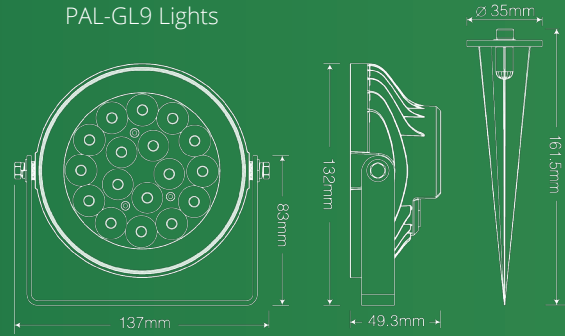

COLOR TOUCH FEATURES (RGB LIGHT ONLY)

RGB
16 Millions colors

Dimmable
control

2.4G RF wireless transmission
technology

Remote control
distance 150ft - 200ft

Smart phone
App control

Network
Controlled

PAL-GL9 Lights