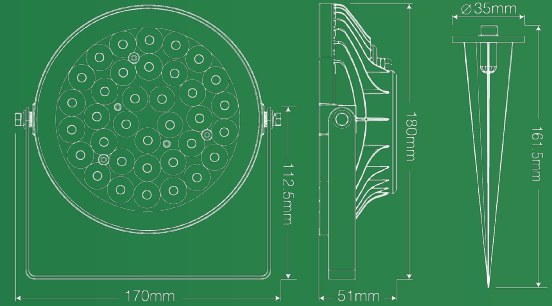

PAL-GL20 Lights