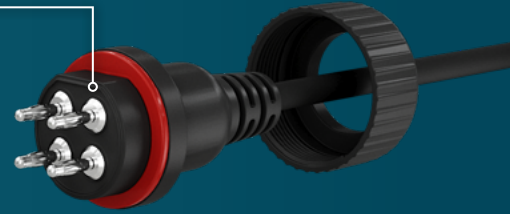

### Light Body

- Engineering grade high performance thermoplastic with 40% glass for optimum heat transfer, strength and durability
- Extreme resistance to chemicals

### Plug Design

- Detachable design for plug and play
- Over molded design for dry connection
- Simple disconnection for servicing or winterizing

Trim color options