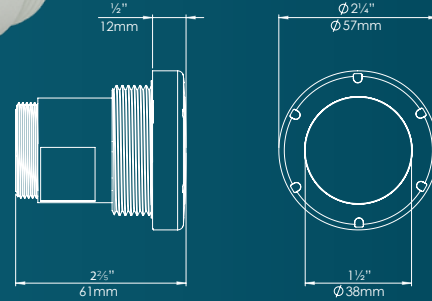

### Plug Design

- Detachable design for plug and play
- Over molded design for dry connection
- Simple disconnection for servicing or winterizing

Trim color options