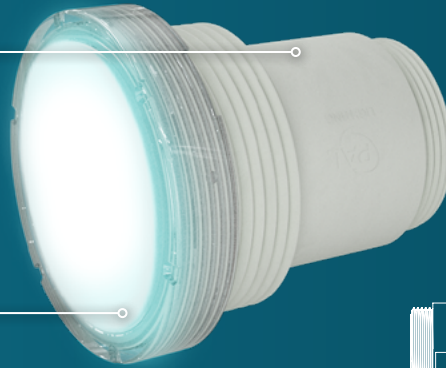

# PAL TREO<sup>RETRO</sup>

Nicheless LED Pool light with Color Touch Technology for Concrete, Fiberglass and Vinyl liner pools

REMOTE CONTROL

16 MILLION COLORS

BRIGHTNESS CONTROL

COLOR MEMORY

APP REMOTE CONTROL

### Light Body

- Engineering grade high performance thermoplastic with 40% glass for optimum heat transfer, strength and durability
- Extreme resistance to chemicals

### Plug Design

- Detachable design for plug and play
- Over molded design for dry connection
- Simple disconnection for servicing or winterizing

Trim color options