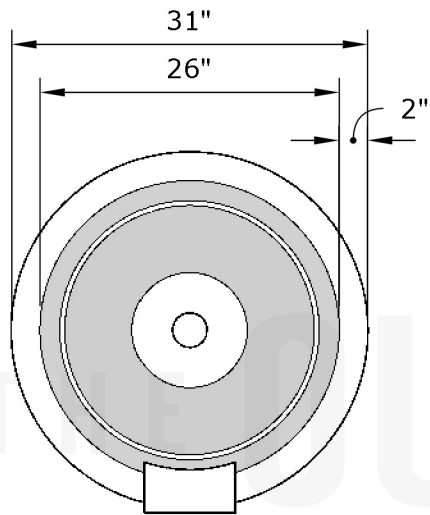

**Replacement Part Numbers**

**TOP**

**SIDE**

**Cazo - 31" Water Bowl**

<b>Page Number</b>	1 of 1
<b>Author:</b> Bryant Uribe	4/13/2018
<b>Approved By:</b> Gabriel Estrada	4/13/2018

<b>Part Number</b>	OPT-31RWO
<b>Material</b>	GFRC
<b>Finishes</b>	Black, Ash, Gray, Limestone, Chocolate, Brow, Vanilla
<b>Gas Type</b>	N/A
<b>Weight</b>	75 lbs.
<b>BTUs</b>	N/A
<b>Suggested Fire Glass</b>	N/A
<b>Access Door</b>	N/A

ITEM NO.	REPLACEMENT PART NUMBER	QTY.
1	OPT-SCWO-C	1
2	OPT-SFF	1

**Proprietary & Confidential:** The information contained in this drawing is the sole property of **The Outdoor Plus**. Any reproduction or as a whole without written permission of **The Outdoor Plus** is prohibited.