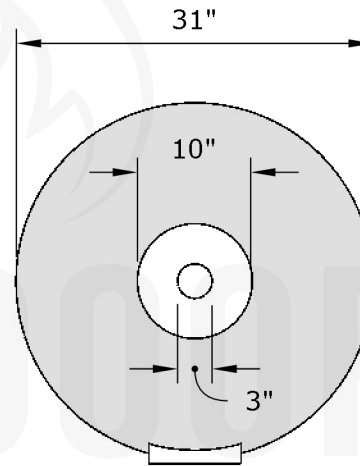

**Replacement Part Numbers**

**TOP**

**SIDE**

**Cazo - 31" Water Bowl**

<b>Page Number</b>	1 of 1
<b>Author:</b> Bryant Uribe	4/13/2018
<b>Approved By:</b> Gabriel Estrada	4/13/2018

<b>Part Number</b>	OPT-31RWO
<b>Material</b>	GFRC
<b>Finishes</b>	Black, Ash, Gray, Limestone, Chocolate, Brow, Vanilla
<b>Gas Type</b>	N/A
<b>Weight</b>	75 lbs.
<b>BTUs</b>	N/A
<b>Suggested Fire Glass</b>	N/A
<b>Access Door</b>	N/A

ITEM NO.	REPLACEMENT PART NUMBER	QTY.
1	OPT-SCWO-C	1
2	OPT-SFF	1

**Proprietary & Confidential:** The information contained in this drawing is the sole property of **The Outdoor Plus**. Any reproduction or as a whole without written permission of **The Outdoor Plus** is prohibited.