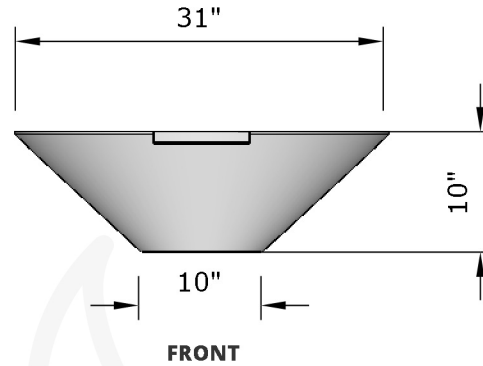

**Replacement Part Numbers**

**TOP**

**SIDE**

**Cazo - 31" Water Bowl**

<b>Page Number</b>	1 of 1
<b>Author:</b> Bryant Uribe	4/13/2018
<b>Approved By:</b> Gabriel Estrada	4/13/2018

<b>Part Number</b>	OPT-31RWO
<b>Material</b>	GFRC
<b>Finishes</b>	Black, Ash, Gray, Limestone, Chocolate, Brow, Vanilla
<b>Gas Type</b>	N/A
<b>Weight</b>	75 lbs.
<b>BTUs</b>	N/A
<b>Suggested Fire Glass</b>	N/A
<b>Access Door</b>	N/A

ITEM NO.	REPLACEMENT PART NUMBER	QTY.
1	OPT-SCWO-C	1
2	OPT-SFF	1

**Proprietary & Confidential:** The information contained in this drawing is the sole property of **The Outdoor Plus**. Any reproduction or as a whole without written permission of **The Outdoor Plus** is prohibited.