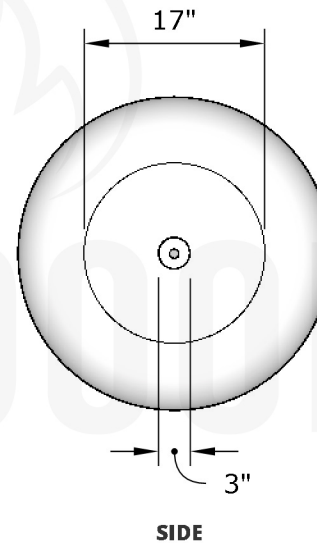

**Replacement Part Numbers**

**TOP**

**FRONT**

**SIDE**

## Sedona - 33" Fire Bowl

<b>Page Number</b>	1 of 1
<b>Author:</b> Bryant Uribe	4/13/2018
<b>Approved By:</b> Gabriel Estrada	4/13/2018

<b>Part Number</b>	OPT-33RFO
<b>Material</b>	GFRC
<b>Finishes</b>	Black, Ash, Gray, Limestone, Chocolate, Brown, Vanilla
<b>Gas Type</b>	Natural Gas (-NG) or Liquid Propane (-LP)
<b>Weight</b>	165 lbs.
<b>BTUs</b>	55,000 - 65,000
<b>Suggested Fire Glass</b>	50 lbs.
<b>Access Door</b>	N/A