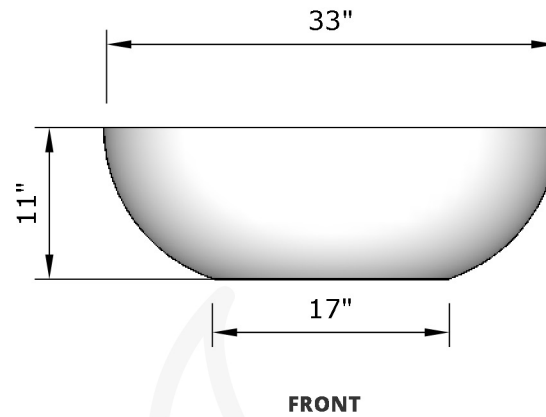

**Replacement Part Numbers**

**TOP**

**FRONT**

**SIDE**

## Sedona - 33" Fire Bowl

<b>Page Number</b>	1 of 1
<b>Author:</b> Bryant Uribe	4/13/2018
<b>Approved By:</b> Gabriel Estrada	4/13/2018

<b>Part Number</b>	OPT-33RFO
<b>Material</b>	GFRC
<b>Finishes</b>	Black, Ash, Gray, Limestone, Chocolate, Brown, Vanilla
<b>Gas Type</b>	Natural Gas (-NG) or Liquid Propane (-LP)
<b>Weight</b>	165 lbs.
<b>BTUs</b>	55,000 - 65,000
<b>Suggested Fire Glass</b>	50 lbs.
<b>Access Door</b>	N/A