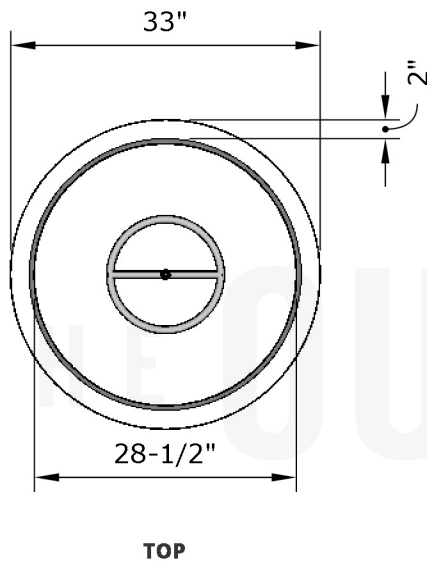

**Replacement Part Numbers**

**TOP**

**FRONT**

**SIDE**

## Sedona - 33" Fire Bowl

<b>Page Number</b>	1 of 1
<b>Author:</b> Bryant Uribe	4/13/2018
<b>Approved By:</b> Gabriel Estrada	4/13/2018

<b>Part Number</b>	OPT-33RFO
<b>Material</b>	GFRC
<b>Finishes</b>	Black, Ash, Gray, Limestone, Chocolate, Brown, Vanilla
<b>Gas Type</b>	Natural Gas (-NG) or Liquid Propane (-LP)
<b>Weight</b>	165 lbs.
<b>BTUs</b>	55,000 - 65,000
<b>Suggested Fire Glass</b>	50 lbs.
<b>Access Door</b>	N/A