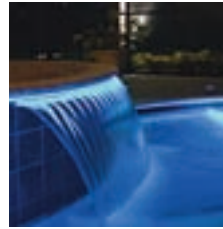

## Oasis Waterfalls

Create a smooth sheet of flowing water. A delightful sensation for the eyes, ears and body. What better way to add visual beauty and soothing sounds to your backyard pool and spa environment than through Oasis waterfalls.

### OASIS ORIGINAL FALL

- Smooth Sheet Flow Effect.
- Custom Radius Cuts Available.
- Available in 12", 18", 24", 36", & 48" widths, 6" and 9" extended lips. (60", 72", 84", 96" widths available via special order.)
- Available in White & Grey.

### OASIS LIGHTED NOVA FALL

- Smooth Sheet Flow Effect.
- Uses fiber optic lighting for a one of a kind effect.
- Radius Cuts Available.
- Available in 12", 18", 24", 36" & 48" widths, 40' of fiber optic cable. (60", 72", 84", 96" widths available via special order.)