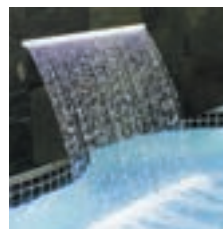

OASIS RAINFOREST FALL

- Installs Same as Original Waterfall.
- Soothing Rich Sounds.
- Unique Visual Texture.
- Available in 12", 18", 24", 36", & 48" widths, 6" and 9" extended lips. (60", 72", 84", 96" widths available via special order.)
- White Only.