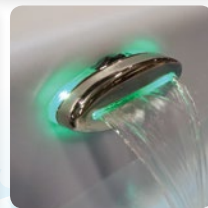

C500LED

Cove has a hot tub for everyone! The standard line of Cove Hot Tubs come with 4 KW heaters, Ozonater, and Deluxe LED light packages.

Cove's 4 KW inline heater provides fast and convenient heating and recovery time for those cold climates, where enjoying your hot tub is the best way to spend time in the great outdoors.

The Deluxe LED light package includes outside cabinet lighting along with more vibrant inside LED lighting to set the mood for relaxing and the relief of stress by the use of chromo therapy. Square sided models include an adjustable LED waterfall to help enhance your relaxation time.

70" W x 80" L x 35" H

Sconce Lighting

Jet Lighting

Cup Holders

Footwell/Side Wall Light

Waterfall

The standard Corona Discharge Ozonater provides peace of mind and a reduction of hot tub sanitizers by approximately 40% over the life of the hot tub.