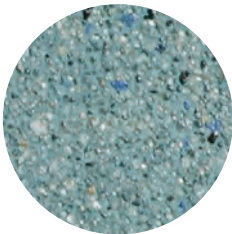

Bring the beauty of the deep blue sea to your own backyard with *QuartzScapes Caribbean Series* finishes. These six intense, vivid hues will give you the island view you've always dreamed of.

Aruba Sky

Grenadine Gray

Montego Bay

Barbados Blue

St. Martin Shade

Curacao Night

QuartzScapes
Barbados Blue

AZTECA

We recommend AZTECA Modifier for all NPT® plaster & component Pool Finishes.