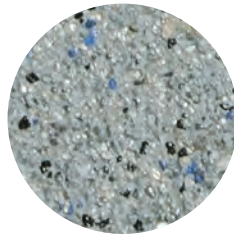

Bring the beauty of the deep blue sea to your own backyard with *QuartzScapes Caribbean Series* finishes. These six intense, vivid hues will give you the island view you've always dreamed of.

Aruba Sky

Grenadine Gray

Montego Bay

Barbados Blue

St. Martin Shade

Curacao Night

QuartzScapes
Barbados Blue

AZTECA

We recommend AZTECA Modifier for all NPT® plaster & component Pool Finishes.