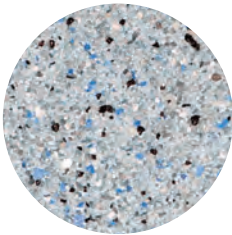

Bring the beauty of the deep blue sea to your own backyard with *QuartzScapes Caribbean Series* finishes. These six intense, vivid hues will give you the island view you've always dreamed of.

Aruba Sky

Grenadine Gray

Montego Bay

Barbados Blue

St. Martin Shade

Curacao Night

QuartzScapes
Barbados Blue

AZTECA

We recommend AZTECA Modifier for all NPT® plaster & component Pool Finishes.