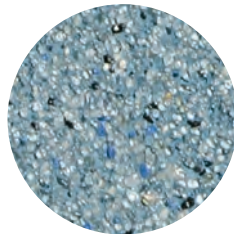

Bring the beauty of the deep blue sea to your own backyard with *QuartzScapes Caribbean Series* finishes. These six intense, vivid hues will give you the island view you've always dreamed of.

Aruba Sky

Grenadine Gray

Montego Bay

Barbados Blue

St. Martin Shade

Curacao Night

QuartzScapes
Barbados Blue

AZTECA

We recommend AZTECA Modifier for all NPT® plaster & component Pool Finishes.