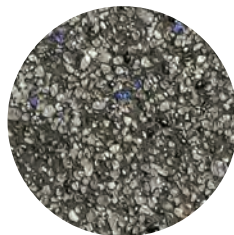

Bring the beauty of the deep blue sea to your own backyard with *QuartzScapes Caribbean Series* finishes. These six intense, vivid hues will give you the island view you've always dreamed of.

Aruba Sky

Grenadine Gray

Montego Bay

Barbados Blue

St. Martin Shade

Curacao Night

QuartzScapes
Barbados Blue

AZTECA

We recommend AZTECA Modifier for all NPT® plaster & component Pool Finishes.