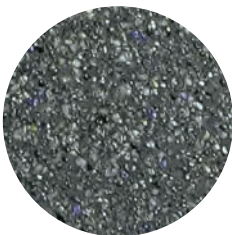

Bring the beauty of the deep blue sea to your own backyard with *QuartzScapes Caribbean Series* finishes. These six intense, vivid hues will give you the island view you've always dreamed of.

Aruba Sky

Grenadine Gray

Montego Bay

Barbados Blue

St. Martin Shade

Curacao Night

QuartzScapes
Barbados Blue

AZTECA

We recommend AZTECA Modifier for all NPT® plaster & component Pool Finishes.