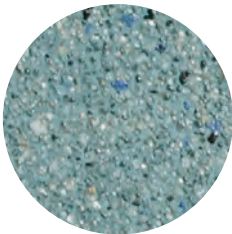

Bring the beauty of the deep blue sea to your own backyard with *QuartzScapes Caribbean Series* finishes. These six intense, vivid hues will give you the island view you've always dreamed of.

Aruba Sky

Grenadine Gray

Montego Bay

Barbados Blue

St. Martin Shade

Curacao Night

QuartzScapes  
Barbados Blue

## AZTECA

We recommend AZTECA Modifier for all NPT® plaster & component Pool Finishes.