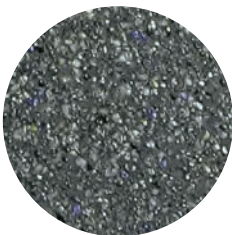

Bring the beauty of the deep blue sea to your own backyard with *QuartzScapes Caribbean Series* finishes. These six intense, vivid hues will give you the island view you've always dreamed of.

Aruba Sky

Grenadine Gray

Montego Bay

Barbados Blue

St. Martin Shade

Curacao Night

QuartzScapes  
Barbados Blue

## AZTECA

We recommend AZTECA Modifier for all NPT® plaster & component Pool Finishes.