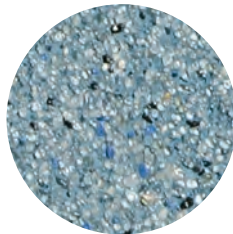

Bring the beauty of the deep blue sea to your own backyard with *QuartzScapes Caribbean Series* finishes. These six intense, vivid hues will give you the island view you've always dreamed of.

Aruba Sky

Grenadine Gray

Montego Bay

Barbados Blue

St. Martin Shade

Curacao Night

QuartzScapes  
Barbados Blue

## AZTECA

We recommend AZTECA Modifier for all NPT® plaster & component Pool Finishes.