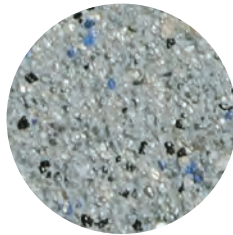

Bring the beauty of the deep blue sea to your own backyard with *QuartzScapes Caribbean Series* finishes. These six intense, vivid hues will give you the island view you've always dreamed of.

Aruba Sky

Grenadine Gray

Montego Bay

Barbados Blue

St. Martin Shade

Curacao Night

QuartzScapes  
Barbados Blue

## AZTECA

We recommend AZTECA Modifier for all NPT® plaster & component Pool Finishes.