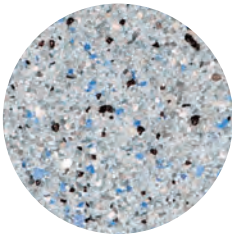

Bring the beauty of the deep blue sea to your own backyard with *QuartzScapes Caribbean Series* finishes. These six intense, vivid hues will give you the island view you've always dreamed of.

Aruba Sky

Grenadine Gray

Montego Bay

Barbados Blue

St. Martin Shade

Curacao Night

QuartzScapes  
Barbados Blue

## AZTECA

We recommend AZTECA Modifier for all NPT® plaster & component Pool Finishes.