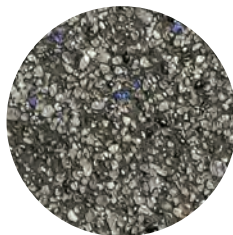

Bring the beauty of the deep blue sea to your own backyard with *QuartzScapes Caribbean Series* finishes. These six intense, vivid hues will give you the island view you've always dreamed of.

Aruba Sky

Grenadine Gray

Montego Bay

Barbados Blue

St. Martin Shade

Curacao Night

QuartzScapes  
Barbados Blue

## AZTECA

We recommend AZTECA Modifier for all NPT® plaster & component Pool Finishes.