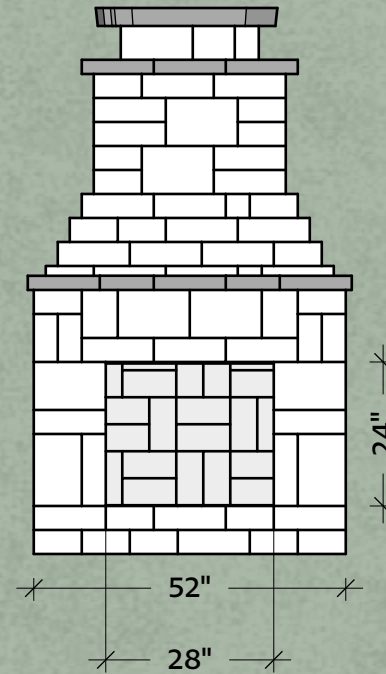

FPS-5228

Standard Fireplace

FREMONT

Shown with optional wood storage boxes which are not included.

ROMANSTONE
HARDSCAPES®

If you have any questions, please visit:
www.romanstone.com

BUILD WITH ROMAN™