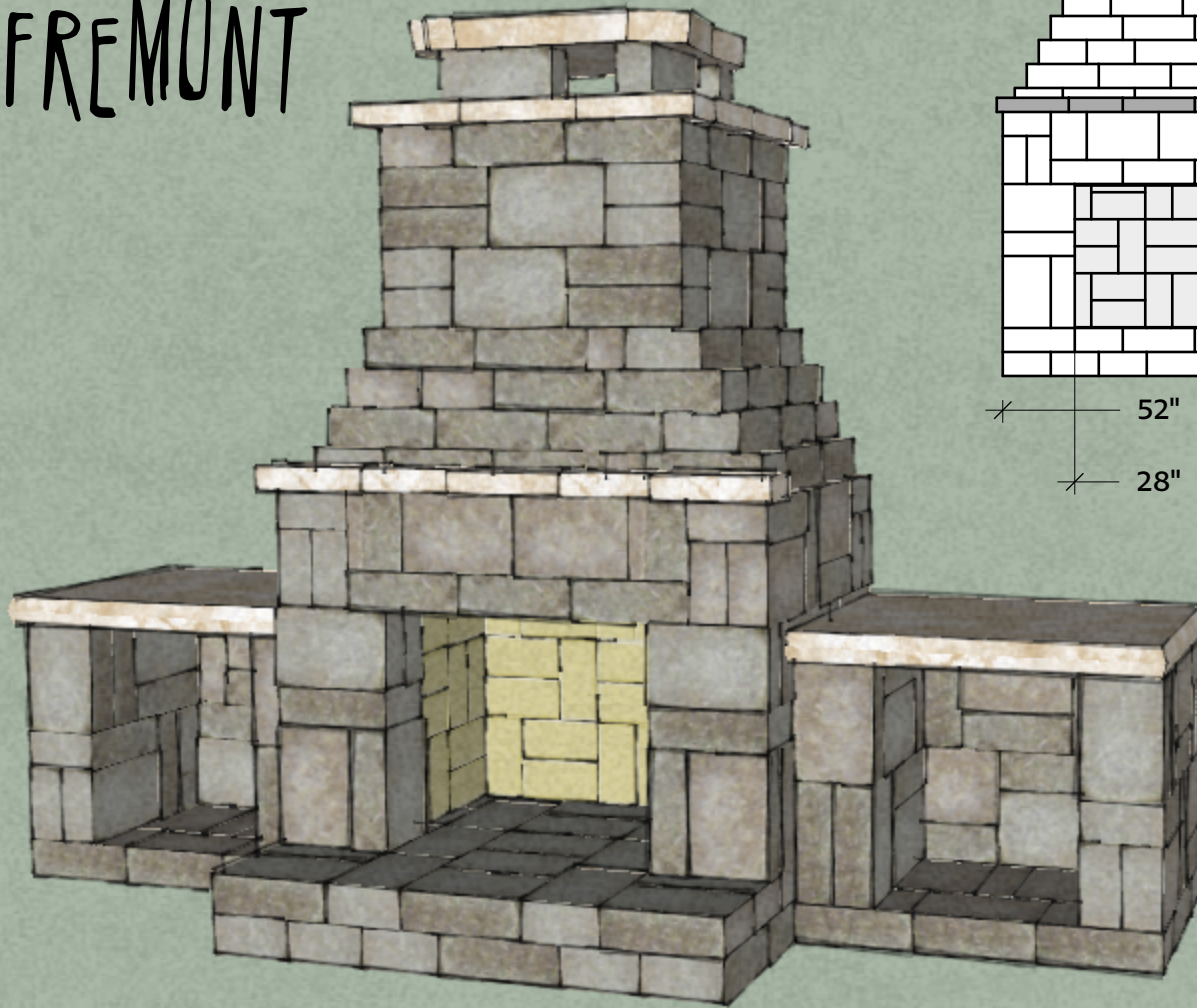

FPS-5228

Standard Fireplace

FREMONT

Shown with optional wood storage boxes which are not included.

ROMANSTONE
HARDSCAPES®

If you have any questions, please visit:
www.romanstone.com

BUILD WITH ROMAN™