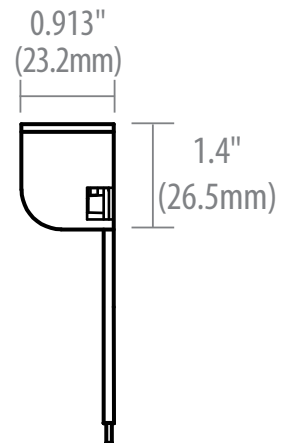

LLA055/827
Replaceable Light Module

Contact Your Customer Care Specialist For Pricing, Orders And Technical Support. Reorder #1818

800.677.3334

www.solloslighting.com