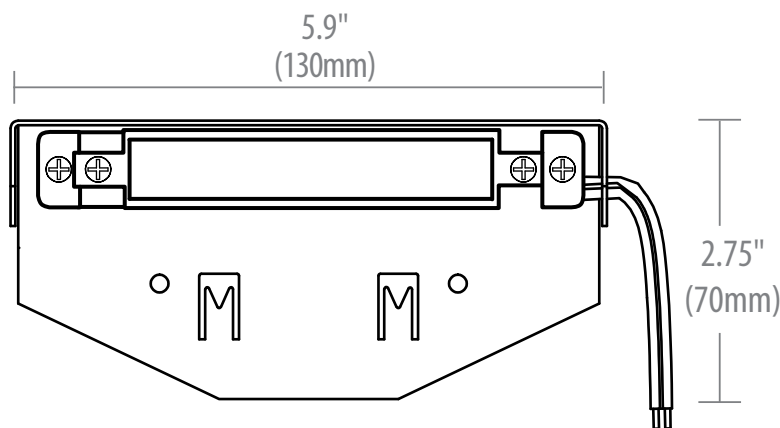

LLA055/827/TB, LLA055/827/TZ
LLA055/827/AB

Housing	Architectural Aluminum & Antique Brass
Wiring	10 ft. (3 m) 18-2 lead-wire
LED Lamp	0.6 Watt, 2700K LED
Volts	12Vac

Order Codes

Textured Black	LLA055/827/TB 99960
Textured Bronze	LLA055/827/TZ 99910
Antique Brass	LLA055/827/AB 99980
Light Module	LLA055/827