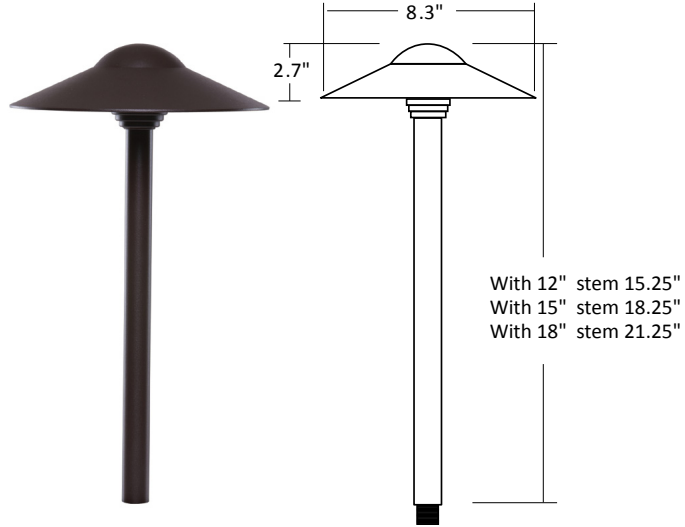

Product: _____

Type: _____

Project: _____

PDO083 8.3" Dome Path Light

Architectural Aluminum

Fixture Ordering Guide

Product Code	Finish	Stem
PDO083	TB - Textured Black	12"
	TZ - Textured Bronze	15"
		18"

JC20 Halogen lamp shipped with fixture. To substitute a ProLED® lamp, add lamp product code

Example: PDO083-TB-15-JC20/2WW/LED

Housing:

- Aluminum construction
- Underside of 8.3" diameter hat is coated with white reflective paint for optimum output and diffusion
- Stepped, threaded collar for tool-less attachment and easy relamping
- Clear 4mm thick glass lens protects the lamp

Stem:

- 7/8" diameter stem provides solid, stable mounting

Finish:

- Textured Black or Textured Bronze
- UV resistant powder coat protects the finish from salt-spray induced corrosion

Socket:

- Ceramic G4 bi-pin socket
- Heat-resistant wire leads

Mounting:

- 8" Black ground stake included

Electrical:

- 12 Volt system
- Pre-wired with 36", 18-2 lead wire
- Two King® DryConn™ waterproof connectors included

Certifications:

- ETL Listed to UL Standard 1838 and CSA C22.2 No. 250.7