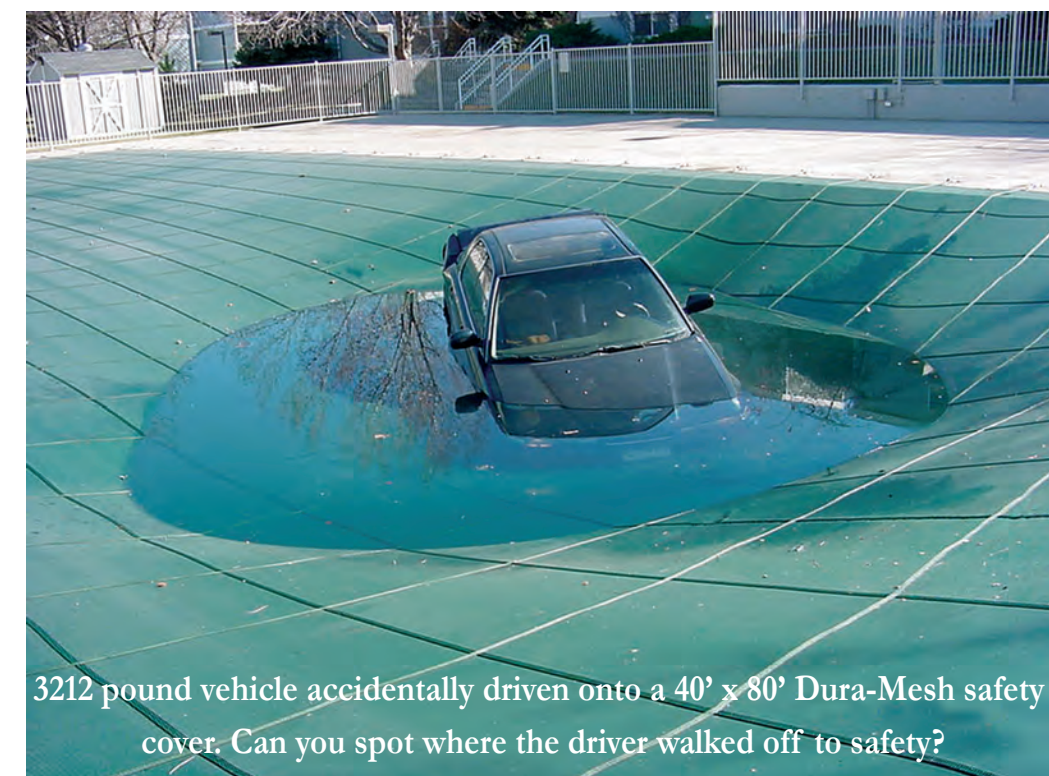

Secure your swimming pool with a professional safety cover to protect your investment and your loved ones.

Strength You Have to See to Believe!

Why Merlin is Your Best Choice

The Merlin name is your assurance of a professional product - the best value for your investment to be found anywhere. Our products are your best choice because they are better designed to meet your needs ... better manufactured with better materials to withstand the elements ... and better supported over their lifetime. It's more than a claim; it's a mission that inspires everyone in our company to perform to the highest possible standards. After all, isn't your family and investment worth it?

SmartMesh™: The Ultimate Cover.

Want to get swimming sooner? Our patented SmartMesh™ cover features a high-tech weave that allows water to pass through while blocking sunlight and filtering debris down to 40 microns! Without sunlight, algae can't grow, so you'll open your pool to cleaner water in the spring, maintain your pool with greater ease, spend less on chemicals and extend its life. It's the cutting edge in cover technology ... the best choice you can make for your pool!

U.S. Patent No. 6,886,187-100% Shade

See the back of this brochure to learn about our entire line of safety covers.

3212 pound vehicle accidentally driven onto a 40' x 80' Dura-Mesh safety cover. Can you spot where the driver walked off to safety?

Attractive. Protective.

Merlin covers work hard, are stronger and look better longer. Manufactured completely with U.S.A.-made materials and components that exceed industry standards, our covers feature unsurpassed thread and webbing strength, brass anchors and powerful stainless steel tension springs. Each showcases the latest technology to protect your pool against the relentless forces of nature, as well as the unpredictable nature of children and pets. Other covers simply pale by comparison!

Convenient. Ingenious.

Merlin safety covers feature an ingenious strap and anchor system that allows for easy installation and removal using a specially designed tool. Even with its professional protection, our mesh covers are lightweight, making them easy to install, remove and store. Others attempt to copy our innovations; a Merlin cover is the real deal.

- **1** Fit. Computer-Aided Design and expert craftsmanship delivers the best fitting covers in the business.
- **2** Special Features. Specially designed step-riser kits and/or cable systems close up gaps and ensure security for pools with unique construction features.
- **3** Materials. Specifically formulated, reinforced vinyl or polypropylene cover sheet is supported by nylon - polypropylene straps. The straps are secured to stainless steel tension springs with a stainless steel buckle.
- **4** Strength. Heavy-duty, triple stitched straps crisscross the pool surface, stretched tight by tension springs anchored in the deck. Although lightweight, Merlin webbing has a break-strength more than three times the government standard.
- **5** Hardware. Stainless steel tension springs hook over machined-brass anchors set flush in your deck. Springs are attached and removed using a special tool to prevent unauthorized removal.
- **6** X-Tack. Perimeter cross-strap are reinforced by sewing an "x" pattern stitch to lock the straps together.

With Merlin, you can **count** on Strength, Quality, & a Perfect Fit!