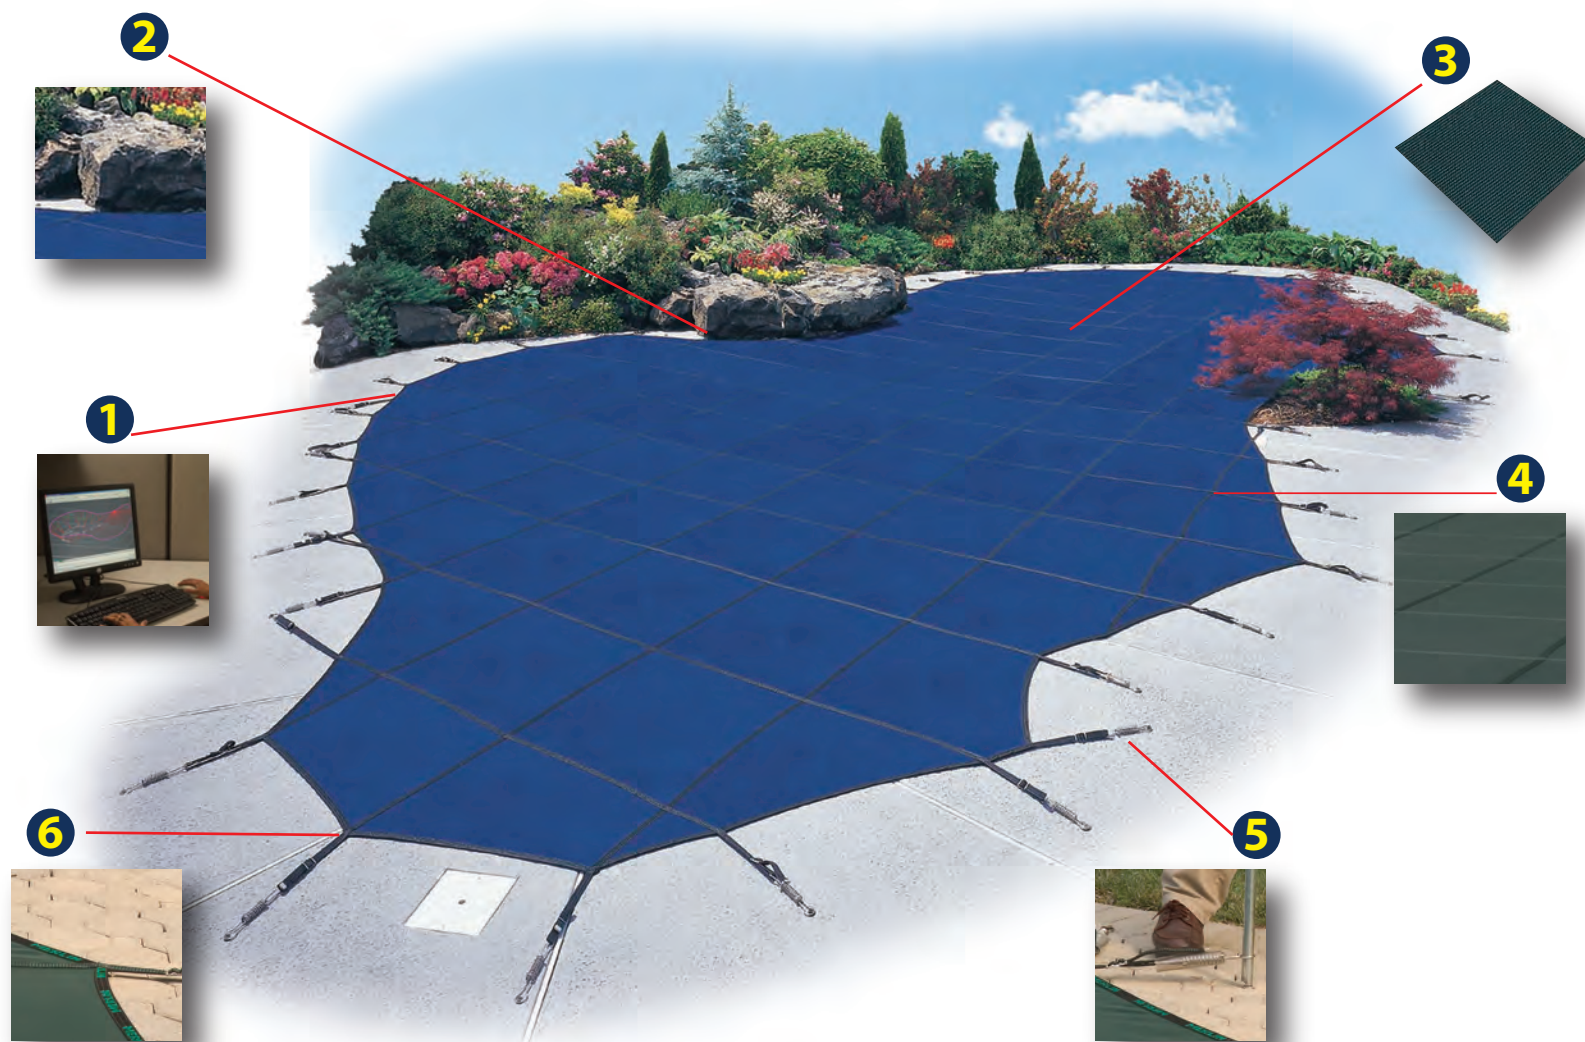

Secure your swimming pool with a professional safety cover to protect your investment and your loved ones.

Strength You Have to See to Believe!

Why Merlin is Your Best Choice

The Merlin name is your assurance of a professional product - the best value for your investment to be found anywhere. Our products are your best choice because they are better designed to meet your needs ... better manufactured with better materials to withstand the elements ... and better supported over their lifetime. It's more than a claim; it's a mission that inspires everyone in our company to perform to the highest possible standards. After all, isn't your family and investment worth it?

SmartMesh™: The Ultimate Cover.

Want to get swimming sooner? Our patented SmartMesh™ cover features a high-tech weave that allows water to pass through while blocking sunlight and filtering debris down to 40 microns! Without sunlight, algae can't grow, so you'll open your pool to cleaner water in the spring, maintain your pool with greater ease, spend less on chemicals and extend its life. It's the cutting edge in cover technology ... the best choice you can make for your pool!

U.S. Patent No. 6,886,187-100% Shade

See the back of this brochure to learn about our entire line of safety covers.

3212 pound vehicle accidentally driven onto a 40' x 80' Dura-Mesh safety cover. Can you spot where the driver walked off to safety?

Attractive. Protective.

Merlin covers work hard, are stronger and look better longer. Manufactured completely with U.S.A.-made materials and components that exceed industry standards, our covers feature unsurpassed thread and webbing strength, brass anchors and powerful stainless steel tension springs. Each showcases the latest technology to protect your pool against the relentless forces of nature, as well as the unpredictable nature of children and pets. Other covers simply pale by comparison!

Convenient. Ingenious.

Merlin safety covers feature an ingenious strap and anchor system that allows for easy installation and removal using a specially designed tool. Even with its professional protection, our mesh covers are lightweight, making them easy to install, remove and store. Others attempt to copy our innovations; a Merlin cover is the real deal.

- **1** Fit. Computer-Aided Design and expert craftsmanship delivers the best fitting covers in the business.
- **2** Special Features. Specially designed step-riser kits and/or cable systems close up gaps and ensure security for pools with unique construction features.
- **3** Materials. Specifically formulated, reinforced vinyl or polypropylene cover sheet is supported by nylon - polypropylene straps. The straps are secured to stainless steel tension springs with a stainless steel buckle.
- **4** Strength. Heavy-duty, triple stitched straps crisscross the pool surface, stretched tight by tension springs anchored in the deck. Although lightweight, Merlin webbing has a break-strength more than three times the government standard.
- **5** Hardware. Stainless steel tension springs hook over machined-brass anchors set flush in your deck. Springs are attached and removed using a special tool to prevent unauthorized removal.
- **6** X-Tack. Perimeter cross-strap are reinforced by sewing an "x" pattern stitch to lock the straps together.

With Merlin, you can **count** on Strength, Quality, & a Perfect Fit!