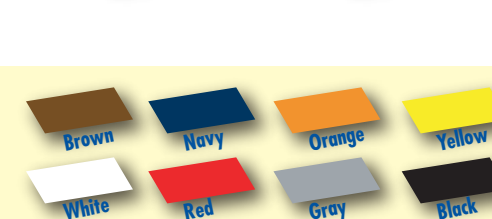

Safety Solid XLS

Extra Light • Extra Strong

Our Safety Solid cover offers security plus a complete barrier to water, dirt, dust and sunlight. Choice of Automatic pump or mesh drain panel. Backed by a 10-year limited warranty. Solid covers are available up to approx. 2000 square feet.