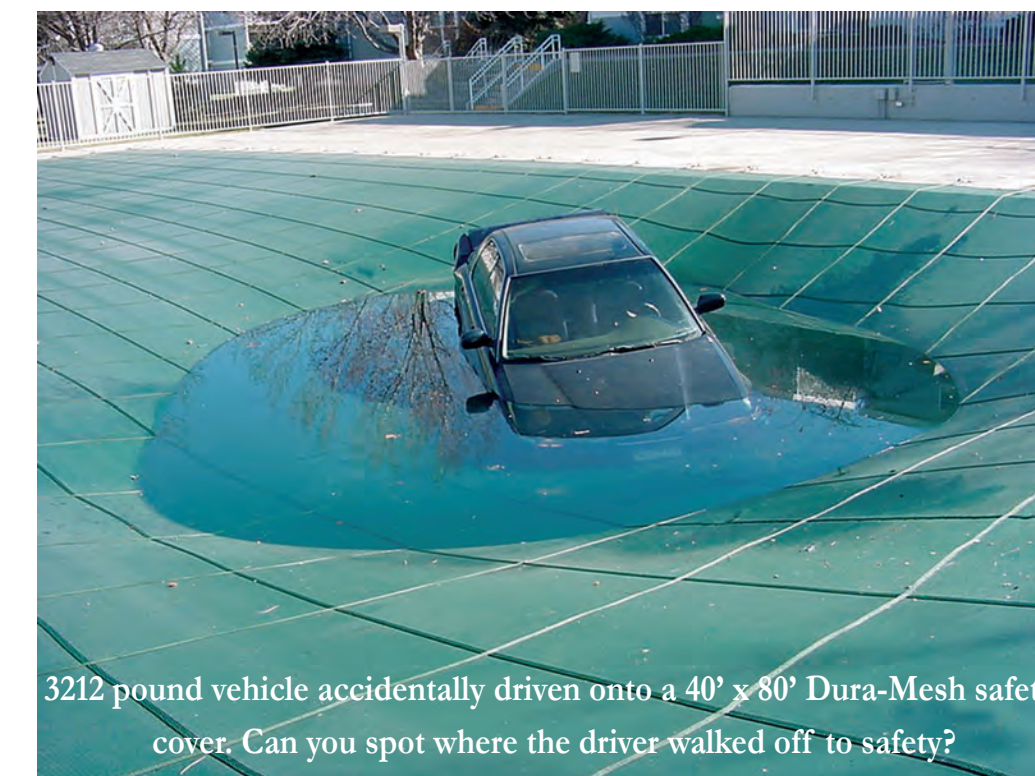

1. **1** Fit. Computer-Aided Design and expert craftsmanship delivers the best fitting covers in the business.
2. **2** Special Features. Specially designed step-riser kits and/or cable systems close up gaps and ensure security for pools with unique construction features.
3. **3** Materials. Specifically formulated, reinforced vinyl or polypropylene cover sheet is supported by nylon - polypropylene straps. The straps are secured to stainless steel tension springs with a stainless steel buckle.
4. **4** Strength. Heavy-duty, triple stitched straps crisscross the pool surface, stretched tight by tension springs anchored in the deck. Although lightweight, Merlin webbing has a break-strength more than three times the government standard.
5. **5** Hardware. Stainless steel tension springs hook over machined-brass anchors set flush in your deck. Springs are attached and removed using a special tool to prevent unauthorized removal.
6. **6** X-Tack. Perimeter cross-straps are reinforced by sewing an "x" pattern stitch to lock the straps together.

Strength You Have to See to Believe!

3212 pound vehicle accidentally driven onto a 40' x 80' Dura-Mesh safety cover. Can you spot where the driver walked off to safety?

With Merlin, you can *count* on Strength, Quality, & a Perfect Fit!