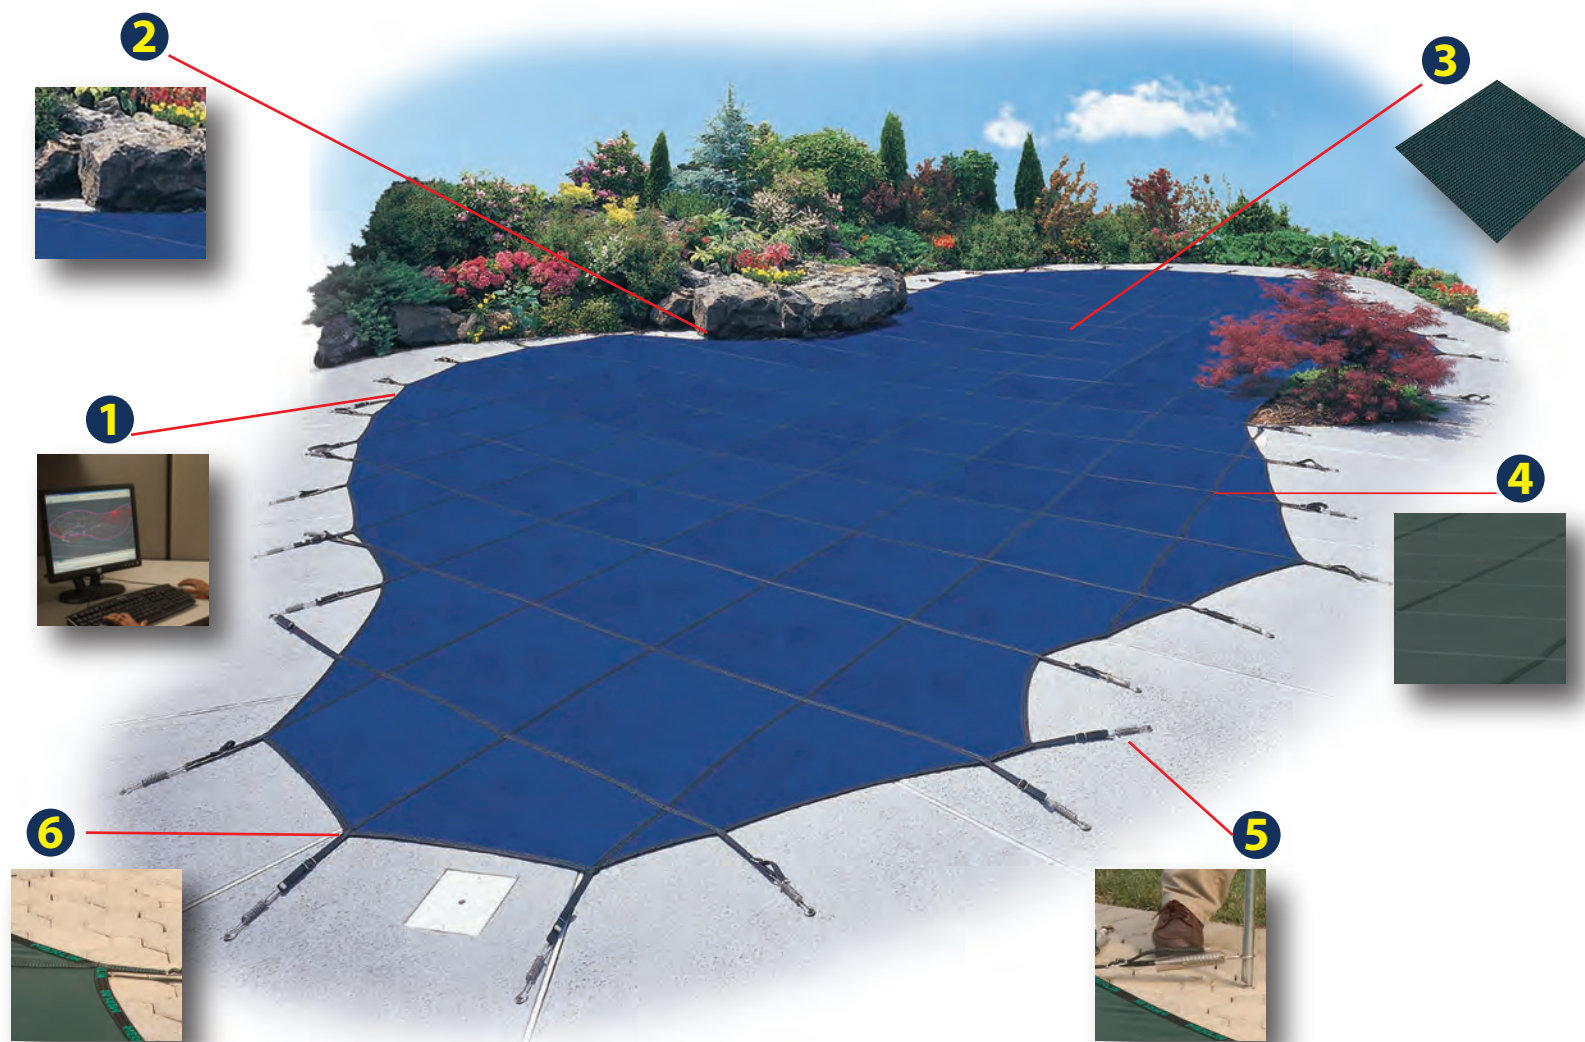

Secure your swimming pool with a professional safety cover to protect your investment and your loved ones.

Why Merlin is Your Best Choice
The Merlin name is your assurance of a professional product - the best value for your investment to be found anywhere. Our products are your best choice because they are better designed to meet your needs ... better manufactured with better materials to withstand the elements ... and better supported over their lifetime. It's more than a claim; it's a mission that inspires everyone in our company to perform to the highest possible standards. After all, isn't your family and investment worth it?

SmartMesh™: The Ultimate Cover.
Want to get swimming sooner? Our patented SmartMesh™ cover features a high-tech weave that allows water to pass through while blocking sunlight and filtering debris down to 40 microns! Without sunlight, algae can't grow, so you'll open your pool to cleaner water in the spring, maintain your pool with greater ease, spend less on chemicals and extend its life. It's the cutting edge in cover technology ... the best choice you can make for your pool! U.S. Patent No. 6,886,187-100% Shade

See the back of this brochure to learn about our entire line of safety covers.

Customized. Uncompromised.
A cover that's custom-designed for your pool is safer and provides better protection. A Merlin safety cover is CAD-designed and custom manufactured to accommodate steps, angles, objects and unique configurations without on-site additions that could compromise quality and safety.