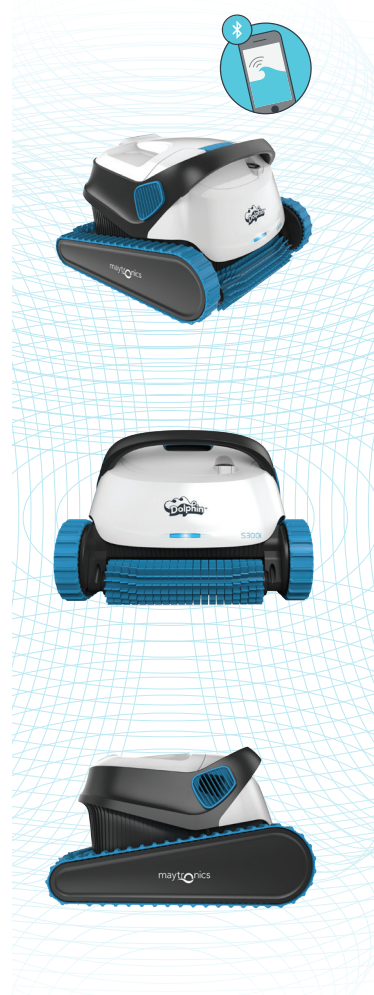

Dolphin S 300i

Gain uncompromising pool cleaning results, while enjoying exceptional ease and freedom. Control your Dolphin S 300i through the multi-function power supply or use the MyDolphin app on your smartphone or tablet. The blinking LED indicates the active mode.

Multi-Layer Filter highly efficient clog-free filtration	MyDolphin™ App Control for convenient cleaning program set-up and operation control, with manual navigation option
Active brushing - effective scrubbing and cleaning	PowerStream Mobility System enhanced navigation and pool coverage
Multi-Function Energy-Saver Power Supply with cleaning programs and delay operation	Fast Fix, easy repair