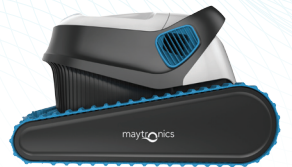

maytronics