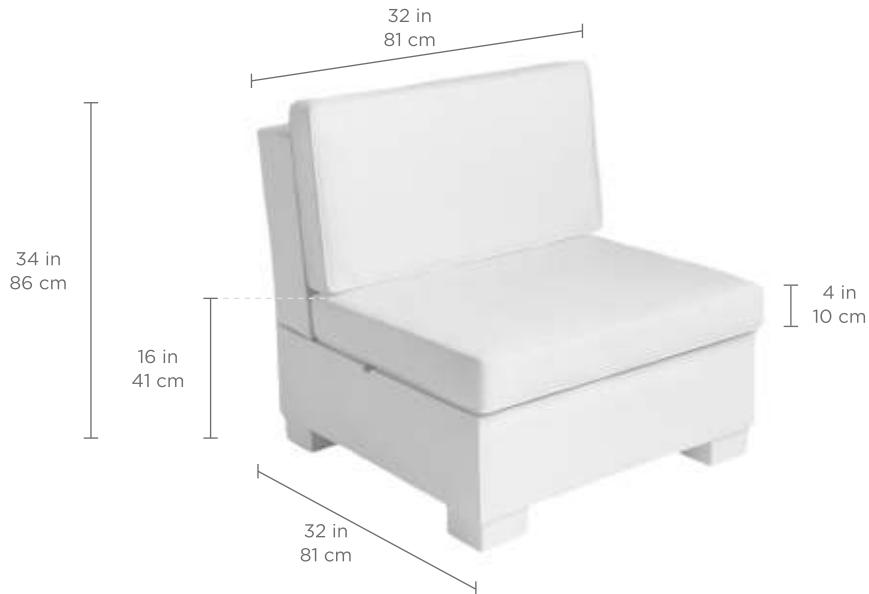

SIGNATURE

SECTIONAL MIDDLE

FEATURES

- Designed for up to 10 in | 25 cm of water or on-deck use
- Perfect for residential or commercial settings
- Built to withstand sun, weather, and chemicals of any pool or outdoor environment
- Compatible with all pool types, including vinyl
- Two piece base crafted from a high-quality, UV20 rated resin, color stabilized for up to 20,000 hours of direct sunlight
- Two piece cushion made of marine or sling grade outdoor fabrics and EZ-Dri foam core
- Easy set up via threaded plug system
- Endless reconfiguration possibilities using snap-in-place interlocking system
- No assembly required
- Available in multiple colors

SPECIFICATIONS

Overall Width: 32 in | 81 cm
Overall Depth: 32 in | 81 cm
Overall Height: 34 in | 86 cm

Seat Height: 16 in | 41 cm
Cushion Height: 4 in | 10 cm
Water Depth: Designed for up to 10 in | 25 cm of water
Weight Empty: 57 lbs | 26 kg
Weight Full: 352 lbs | 160 kg

SIGNATURE

SECTIONAL MIDDLE

WATER DEPTH

- Designed for water depths of up to 10 in | 25 cm
- Product may drift, float, or bob in the drift zone
- To learn more about water depth, visit ledgeloungers.com/faqs