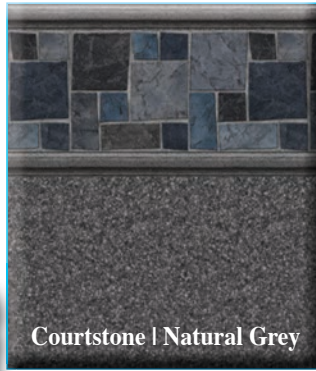

POOL SIDE SPAS

Color Coordinate your poolscape with our liners, steps, and spas.

Grey Granite In-Wall Ladder

Grey Granite Scallop Spa

Courtstone | Natural Grey

Grey Granite French Curve

Natural Grey Floor Liner

Coordinated Colors
All steps and spas are available in:

Courtstone Blue | Natural Blue

Natural Blue Floor Liner

Blue Granite Curved Roman Step

Blue Granite Contour Step

Blue Granite Spill-Over Spa

POOL SIDE SPAS