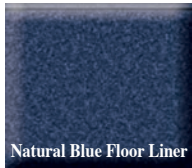

POOL SIDE SPAS

Color Coordinate your poolscape with our liners, steps, and spas.

Grey Granite In-Wall Ladder

Grey Granite Scallop Spa

Courtstone | Natural Grey

Grey Granite French Curve

Natural Grey Floor Liner

Coordinated Colors
All steps and spas are available in:

Courtstone Blue | Natural Blue

Natural Blue Floor Liner

Blue Granite Curved Roman Step

Blue Granite Contour Step

Blue Granite Spill-Over Spa

POOL SIDE SPAS