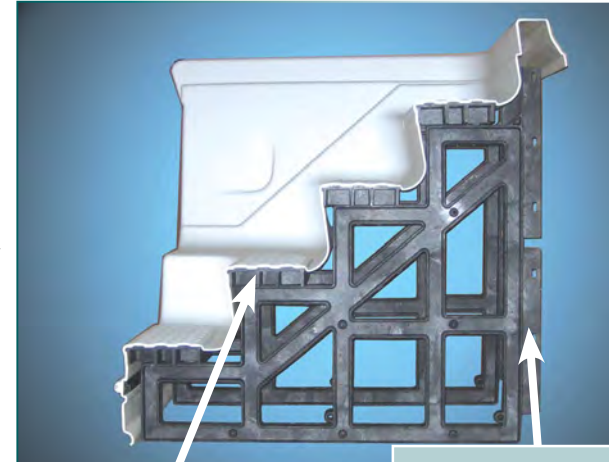

Total Encapsulated Support System

TES Support System (Total Encapsulated Support)

Latham Thermoplastic Steps utilize the patented TES Support System for optimum tread support and strength.

- All 6' and 8' models come standard with recessed jet locations.
- All models come standard with pre-punched gasket holes for easy alignment.

One-piece molded structural grid system supports the entire tread surface and prevents material fatigue.

Modular bracing allows for optional deck support.

THERMOPLASTIC STEPS